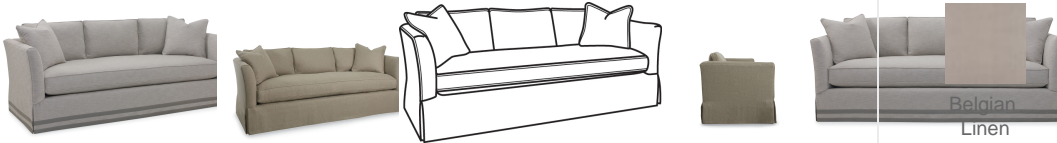

### SPECIFICATION

OUTSIDE: 86W x 35D x 34H

INSIDE: 74W x 21.5D

SEAT: 21H

ARM: 30H

BACK RAIL HT: 29.5H

DESCRIPTION: Sofa

STANDARD THROW PILLOWS: 2 TP18

COM: Plain:: 19

Repeat of 2"-14": 23.75

Repeat of 15"-27": 25.75

WEIGHT: 130 lbs.

### FABRICS/LEATHERS

FABRICS/LEATHERS SHOWN:

FINISHES SHOWN: