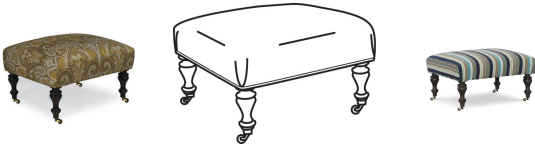

### SPECIFICATION

OUTSIDE: 27W x 22D x 17H

DESCRIPTION: Ottoman

COM: Plain:: 2

Repeat of 2"-14": 2.5

Repeat of 15"-27": 2.75

WEIGHT: 30 lbs.

FABRICS/LEATHERS SHOWN:

### FINISHES

FINISHES SHOWN:

Sable