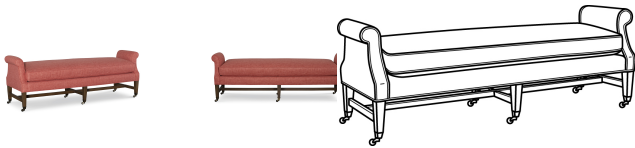

### SPECIFICATION

OUTSIDE: 73W x 22.5D x 25.5H

INSIDE: 62.5W x 22.5D

SEAT: 21.5H

ARM: 25.5H

DESCRIPTION: Bench

COM: Plain:: 7.00

Repeat of 2"-14": 8.75

### FABRICS/LEATHERS

FABRICS/LEATHERS SHOWN:

Pretty  
Please  
Coral

### FINISHES

FINISHES SHOWN:

Teddy Bear