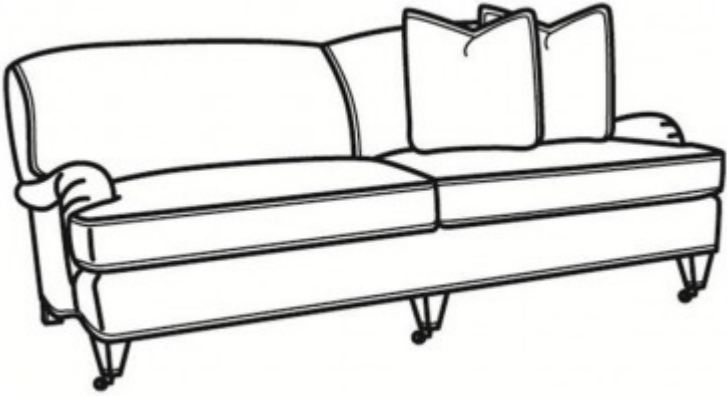

L8432 TARLTON

SPECIFICATION

OUTSIDE: 78W x 40D x 34H

INSIDE: 65W x 22D

SEAT: 20H

ARM: 22H

DESCRIPTION: Leather Apartment Sofa

COM: Plain:: 178 sq ft

WEIGHT: 115 lbs.

FABRICS/LEATHERS SHOWN:

FINISHES SHOWN:

RELATED PRODUCTS

SKU 8430
Tarlton

SKU 8435
Tarlton

SKU 8520
Russel

SKU 8522
Russel