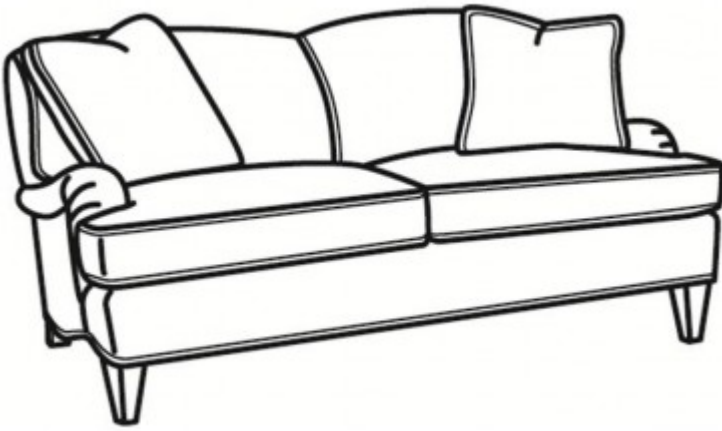

L8522 RUSSEL

SPECIFICATION

OUTSIDE: 78W x 40D x 34H

INSIDE: 65W x 22D

SEAT: 20H

ARM: 22H

DESCRIPTION: Apartment Sofa

COM: Plain:: 178 sq ft

WEIGHT: 115 lbs.

FABRICS/LEATHERS SHOWN:

FINISHES SHOWN:

RELATED PRODUCTS

SKU 8430
Tarlton

SKU 8435
Tarlton

SKU 8520
Russel

SKU 8522
Russel