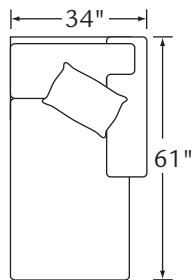

HUDSON

Features: BOX BORDER BACK

Standard Seat Cushion:
Standard TP Fill:

HALLMARK
LEGACY DOWN

	FABRIC/STYLE	OUTSIDE			INSIDE		SEAT	ARM	BACK RAIL	STANDARD TPs
CORNER SOFA	7710-L/R	86w	35D	37H	67w	21.5D	21H	25H	30H	2 - 18"
ONE ARM SOFA	7711-L/R	76w	35D	37H	68w	21.5D	21H	25H	30H	1 - 18"
CORNER CHAIR	7712	35w	35D	37H	-	21.5D	21H	-	30H	
CURVE	7713	71w	35D	37H	-	21.5D	21H	-	30H	
ONE ARM LOVESEAT	7714-L/R	53w	35D	37H	45w	21.5D	21H	25H	30H	1 - 18"
ARMLESS CHAIR	7715	23w	35D	37H	23w	21.5D	21H	-	30H	
ARMLESS LOVESEAT	7716	45w	35D	37H	45w	21.5D	21H	-	30H	
ARMLESS SOFA	7718	67.5w	35D	37H	-	21.5D	21H	-	30H	
ONE ARM CHAISE	7719-L/R	34w	61D	37H	26w	46D	21H	25H	30H	1 - 18"

Matching Sofa: Page 57

NOTE: All items available slipcovered by adding -SC to the style number

7710-L Corner Sofa

7710-R Corner Sofa

7711-L One Arm Sofa

7718 Armless Sofa

7714-L One Arm Loveseat

7714-R One Arm Loveseat

7711-R One Arm Sofa

7719-L One Arm Chaise

7719-R One Arm Chaise

7716 Armless Loveseat

7715 Armless Chair

7712 Corner Chair

7713 Curve

1/4 inch = 1 foot