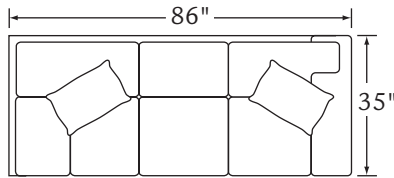

HUDSON

Features: BOX BORDER BACK

Standard Seat Cushion:
Standard TP Fill:

HALLMARK
LEGACY DOWN

	FABRIC/STYLE	OUTSIDE			INSIDE		SEAT	ARM	BACK RAIL	STANDARD TPs
CORNER SOFA	7710-L/R	86w	35D	37H	67w	21.5D	21H	25H	30H	2 - 18"
ONE ARM SOFA	7711-L/R	76w	35D	37H	68w	21.5D	21H	25H	30H	1 - 18"
CORNER CHAIR	7712	35w	35D	37H	-	21.5D	21H	-	30H	
CURVE	7713	71w	35D	37H	-	21.5D	21H	-	30H	
ONE ARM LOVESEAT	7714-L/R	53w	35D	37H	45w	21.5D	21H	25H	30H	1 - 18"
ARMLESS CHAIR	7715	23w	35D	37H	23w	21.5D	21H	-	30H	
ARMLESS LOVESEAT	7716	45w	35D	37H	45w	21.5D	21H	-	30H	
ARMLESS SOFA	7718	67.5w	35D	37H	-	21.5D	21H	-	30H	
ONE ARM CHAISE	7719-L/R	34w	61D	37H	26w	46D	21H	25H	30H	1 - 18"

Matching Sofa: Page 57

NOTE: All items available slipcovered by adding -SC to the style number

7710-L Corner Sofa

7710-R Corner Sofa

7711-L One Arm Sofa

7718 Armless Sofa

7714-L One Arm Loveseat

7714-R One Arm Loveseat