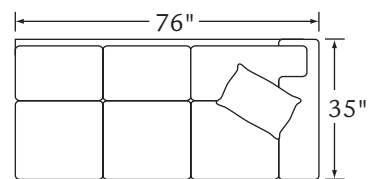

HUDSON

Features: BOX BORDER BACK

Standard Seat Cushion:
Standard TP Fill:

HALLMARK
LEGACY DOWN

	FABRIC/STYLE	OUTSIDE			INSIDE		SEAT	ARM	BACK RAIL	STANDARD TPs
CORNER SOFA	7710-L/R	86w	35D	37H	67w	21.5D	21H	25H	30H	2 - 18"
ONE ARM SOFA	7711-L/R	76w	35D	37H	68w	21.5D	21H	25H	30H	1 - 18"
CORNER CHAIR	7712	35w	35D	37H	-	21.5D	21H	-	30H	
CURVE	7713	71w	35D	37H	-	21.5D	21H	-	30H	
ONE ARM LOVESEAT	7714-L/R	53w	35D	37H	45w	21.5D	21H	25H	30H	1 - 18"
ARMLESS CHAIR	7715	23w	35D	37H	23w	21.5D	21H	-	30H	
ARMLESS LOVESEAT	7716	45w	35D	37H	45w	21.5D	21H	-	30H	
ARMLESS SOFA	7718	67.5w	35D	37H	-	21.5D	21H	-	30H	
ONE ARM CHAISE	7719-L/R	34w	61D	37H	26w	46D	21H	25H	30H	1 - 18"

Matching Sofa: Page 57

NOTE: All items available slipcovered by adding -SC to the style number

7710-L Corner Sofa

7710-R Corner Sofa

7711-L One Arm Sofa

7718 Armless Sofa

7714-L One Arm Loveseat

7714-R One Arm Loveseat

7711-R One Arm Sofa

7719-L One Arm Chaise

7719-R One Arm Chaise

7716 Armless Loveseat

7715 Armless Chair

7712 Corner Chair

7713 Curve

1/4 inch = 1 foot