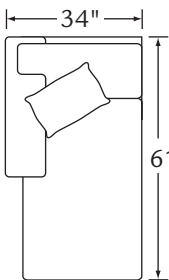

HUDSON

Features: BOX BORDER BACK

Standard Seat Cushion:
Standard TP Fill:

HALLMARK
LEGACY DOWN

	FABRIC/STYLE	OUTSIDE			INSIDE		SEAT	ARM	BACK RAIL	STANDARD TPs
CORNER SOFA	7710-L/R	86w	35D	37H	67w	21.5D	21H	25H	30H	2 - 18"
ONE ARM SOFA	7711-L/R	76w	35D	37H	68w	21.5D	21H	25H	30H	1 - 18"
CORNER CHAIR	7712	35w	35D	37H	-	21.5D	21H	-	30H	
CURVE	7713	71w	35D	37H	-	21.5D	21H	-	30H	
ONE ARM LOVESEAT	7714-L/R	53w	35D	37H	45w	21.5D	21H	25H	30H	1 - 18"
ARMLESS CHAIR	7715	23w	35D	37H	23w	21.5D	21H	-	30H	
ARMLESS LOVESEAT	7716	45w	35D	37H	45w	21.5D	21H	-	30H	
ARMLESS SOFA	7718	67.5w	35D	37H	-	21.5D	21H	-	30H	
ONE ARM CHAISE	7719-L/R	34w	61D	37H	26w	46D	21H	25H	30H	1 - 18"

Matching Sofa: Page 57

NOTE: All items available slipcovered by adding -SC to the style number

7710-L Corner Sofa

7710-R Corner Sofa

7711-L One Arm Sofa

7718 Armless Sofa

7714-L One Arm Loveseat

7714-R One Arm Loveseat

7711-R One Arm Sofa

7719-L One Arm Chaise

7719-R One Arm Chaise

7716 Armless Loveseat

7715 Armless Chair

7712 Corner Chair

7713 Curve

1/4 inch = 1 foot