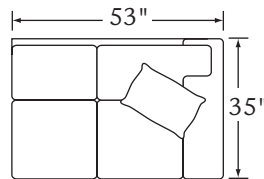

HUDSON

Features: BOX BORDER BACK

Standard Seat Cushion:
Standard TP Fill:

HALLMARK
LEGACY DOWN

	FABRIC/STYLE	OUTSIDE			INSIDE		SEAT	ARM	BACK RAIL	STANDARD TPs
CORNER SOFA	7710-L/R	86w	35D	37H	67w	21.5D	21H	25H	30H	2 - 18"
ONE ARM SOFA	7711-L/R	76w	35D	37H	68w	21.5D	21H	25H	30H	1 - 18"
CORNER CHAIR	7712	35w	35D	37H	-	21.5D	21H	-	30H	
CURVE	7713	71w	35D	37H	-	21.5D	21H	-	30H	
ONE ARM LOVESEAT	7714-L/R	53w	35D	37H	45w	21.5D	21H	25H	30H	1 - 18"
ARMLESS CHAIR	7715	23w	35D	37H	23w	21.5D	21H	-	30H	
ARMLESS LOVESEAT	7716	45w	35D	37H	45w	21.5D	21H	-	30H	
ARMLESS SOFA	7718	67.5w	35D	37H	-	21.5D	21H	-	30H	
ONE ARM CHAISE	7719-L/R	34w	61D	37H	26w	46D	21H	25H	30H	1 - 18"

Matching Sofa: Page 57

NOTE: All items available slipcovered by adding -SC to the style number

7710-L Corner Sofa

7710-R Corner Sofa

7711-L One Arm Sofa

7718 Armless Sofa

7714-L One Arm Loveseat

7714-R One Arm Loveseat

7711-R One Arm Sofa

7719-L One Arm Chaise

7719-R One Arm Chaise

7716 Armless Loveseat

7715 Armless Chair

7712 Corner Chair

7713 Curve

1/4 inch = 1 foot