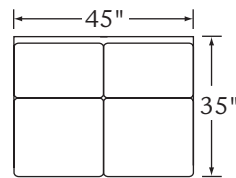

HUDSON

Features: BOX BORDER BACK

Standard Seat Cushion:
Standard TP Fill:

HALLMARK
LEGACY DOWN

	FABRIC/STYLE	OUTSIDE			INSIDE		SEAT	ARM	BACK RAIL	STANDARD TPs
CORNER SOFA	7710-L/R	86w	35D	37H	67w	21.5D	21H	25H	30H	2 - 18"
ONE ARM SOFA	7711-L/R	76w	35D	37H	68w	21.5D	21H	25H	30H	1 - 18"
CORNER CHAIR	7712	35w	35D	37H	-	21.5D	21H	-	30H	
CURVE	7713	71w	35D	37H	-	21.5D	21H	-	30H	
ONE ARM LOVESEAT	7714-L/R	53w	35D	37H	45w	21.5D	21H	25H	30H	1 - 18"
ARMLESS CHAIR	7715	23w	35D	37H	23w	21.5D	21H	-	30H	
ARMLESS LOVESEAT	7716	45w	35D	37H	45w	21.5D	21H	-	30H	
ARMLESS SOFA	7718	67.5w	35D	37H	-	21.5D	21H	-	30H	
ONE ARM CHAISE	7719-L/R	34w	61D	37H	26w	46D	21H	25H	30H	1 - 18"

Matching Sofa: Page 57

NOTE: All items available slipcovered by adding -SC to the style number

7710-L Corner Sofa

7710-R Corner Sofa

7711-L One Arm Sofa

7718 Armless Sofa

7714-L One Arm Loveseat

7714-R One Arm Loveseat

7711-R One Arm Sofa

7719-L One Arm Chaise

7719-R One Arm Chaise

7716 Armless Loveseat

7715 Armless Chair

7712 Corner Chair

7713 Curve

1/4 inch = 1 foot