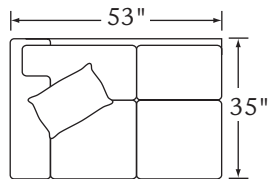

HUDSON

Features: BOX BORDER BACK

Standard Seat Cushion:
Standard TP Fill:

HALLMARK
LEGACY DOWN

	FABRIC/STYLE	OUTSIDE			INSIDE		SEAT	ARM	BACK RAIL	STANDARD TPs
CORNER SOFA	7710-L/R	86w	35D	37H	67w	21.5D	21H	25H	30H	2 - 18"
ONE ARM SOFA	7711-L/R	76w	35D	37H	68w	21.5D	21H	25H	30H	1 - 18"
CORNER CHAIR	7712	35w	35D	37H	-	21.5D	21H	-	30H	
CURVE	7713	71w	35D	37H	-	21.5D	21H	-	30H	
ONE ARM LOVESEAT	7714-L/R	53w	35D	37H	45w	21.5D	21H	25H	30H	1 - 18"
ARMLESS CHAIR	7715	23w	35D	37H	23w	21.5D	21H	-	30H	
ARMLESS LOVESEAT	7716	45w	35D	37H	45w	21.5D	21H	-	30H	
ARMLESS SOFA	7718	67.5w	35D	37H	-	21.5D	21H	-	30H	
ONE ARM CHAISE	7719-L/R	34w	61D	37H	26w	46D	21H	25H	30H	1 - 18"

Matching Sofa: Page 57

NOTE: All items available slipcovered by adding -SC to the style number

7710-L Corner Sofa

7710-R Corner Sofa

7711-L One Arm Sofa

7718 Armless Sofa

7714-L One Arm Loveseat

7714-R One Arm Loveseat

7711-R One Arm Sofa

7719-L One Arm Chaise

7719-R One Arm Chaise

7716 Armless Loveseat

7715 Armless Chair

7712 Corner Chair

7713 Curve

1/4 inch = 1 foot