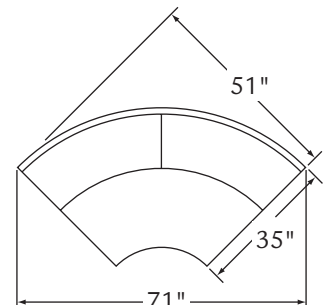

HUDSON

Features: BOX BORDER BACK

Standard Seat Cushion:
Standard TP Fill:

HALLMARK
LEGACY DOWN

	FABRIC/STYLE	OUTSIDE			INSIDE		SEAT	ARM	BACK RAIL	STANDARD TPs
CORNER SOFA	7710-L/R	86w	35D	37H	67w	21.5D	21H	25H	30H	2 - 18"
ONE ARM SOFA	7711-L/R	76w	35D	37H	68w	21.5D	21H	25H	30H	1 - 18"
CORNER CHAIR	7712	35w	35D	37H	-	21.5D	21H	-	30H	
CURVE	7713	71w	35D	37H	-	21.5D	21H	-	30H	
ONE ARM LOVESEAT	7714-L/R	53w	35D	37H	45w	21.5D	21H	25H	30H	1 - 18"
ARMLESS CHAIR	7715	23w	35D	37H	23w	21.5D	21H	-	30H	
ARMLESS LOVESEAT	7716	45w	35D	37H	45w	21.5D	21H	-	30H	
ARMLESS SOFA	7718	67.5w	35D	37H	-	21.5D	21H	-	30H	
ONE ARM CHAISE	7719-L/R	34w	61D	37H	26w	46D	21H	25H	30H	1 - 18"

Matching Sofa: Page 57

NOTE: All items available slipcovered by adding -SC to the style number

7710-L Corner Sofa

7710-R Corner Sofa

7711-L One Arm Sofa

7718 Armless Sofa

7714-L One Arm Loveseat

7714-R One Arm Loveseat

7711-R One Arm Sofa

7719-L One Arm Chaise

7719-R One Arm Chaise

7716 Armless Loveseat

7715 Armless Chair

7712 Corner Chair

7713 Curve

1/4 inch = 1 foot