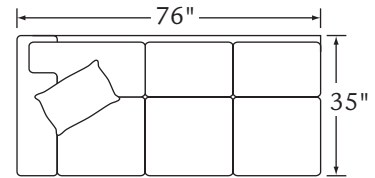

HUDSON

Features: BOX BORDER BACK

Standard Seat Cushion:
Standard TP Fill:

HALLMARK
LEGACY DOWN

	FABRIC/STYLE	OUTSIDE			INSIDE		SEAT	ARM	BACK RAIL	STANDARD TPs
CORNER SOFA	7710-L/R	86w	35D	37H	67w	21.5D	21H	25H	30H	2 - 18"
ONE ARM SOFA	7711-L/R	76w	35D	37H	68w	21.5D	21H	25H	30H	1 - 18"
CORNER CHAIR	7712	35w	35D	37H	-	21.5D	21H	-	30H	
CURVE	7713	71w	35D	37H	-	21.5D	21H	-	30H	
ONE ARM LOVESEAT	7714-L/R	53w	35D	37H	45w	21.5D	21H	25H	30H	1 - 18"
ARMLESS CHAIR	7715	23w	35D	37H	23w	21.5D	21H	-	30H	
ARMLESS LOVESEAT	7716	45w	35D	37H	45w	21.5D	21H	-	30H	
ARMLESS SOFA	7718	67.5w	35D	37H	-	21.5D	21H	-	30H	
ONE ARM CHAISE	7719-L/R	34w	61D	37H	26w	46D	21H	25H	30H	1 - 18"

Matching Sofa: Page 57

NOTE: All items available slipcovered by adding -SC to the style number

7710-L Corner Sofa

7710-R Corner Sofa

7711-L One Arm Sofa

7718 Armless Sofa

7714-L One Arm Loveseat

7714-R One Arm Loveseat

7711-R One Arm Sofa

7719-L One Arm Chaise

7719-R One Arm Chaise

7716 Armless Loveseat

7715 Armless Chair

7712 Corner Chair

7713 Curve

1/4 inch = 1 foot