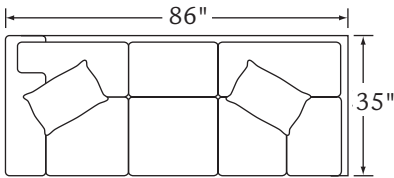

HUDSON

Features: BOX BORDER BACK

Standard Seat Cushion:
Standard TP Fill:

HALLMARK
LEGACY DOWN

	FABRIC/STYLE	OUTSIDE			INSIDE		SEAT	ARM	BACK RAIL	STANDARD TPs
CORNER SOFA	7710-L/R	86w	35D	37H	67w	21.5D	21H	25H	30H	2 - 18"
ONE ARM SOFA	7711-L/R	76w	35D	37H	68w	21.5D	21H	25H	30H	1 - 18"
CORNER CHAIR	7712	35w	35D	37H	-	21.5D	21H	-	30H	
CURVE	7713	71w	35D	37H	-	21.5D	21H	-	30H	
ONE ARM LOVESEAT	7714-L/R	53w	35D	37H	45w	21.5D	21H	25H	30H	1 - 18"
ARMLESS CHAIR	7715	23w	35D	37H	23w	21.5D	21H	-	30H	
ARMLESS LOVESEAT	7716	45w	35D	37H	45w	21.5D	21H	-	30H	
ARMLESS SOFA	7718	67.5w	35D	37H	-	21.5D	21H	-	30H	
ONE ARM CHAISE	7719-L/R	34w	61D	37H	26w	46D	21H	25H	30H	1 - 18"

Matching Sofa: Page 57

NOTE: All items available slipcovered by adding -SC to the style number

7710-L Corner Sofa

7710-R Corner Sofa

7711-L One Arm Sofa

7718 Armless Sofa

7714-L One Arm Loveseat

7714-R One Arm Loveseat

7711-R One Arm Sofa

7719-L One Arm Chaise

7719-R One Arm Chaise

7716 Armless Loveseat

7715 Armless Chair

7712 Corner Chair

7713 Curve

1/4 inch = 1 foot