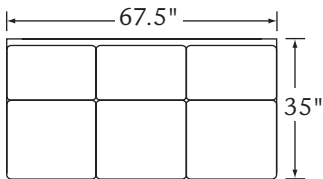

HUDSON

Features: BOX BORDER BACK

Standard Seat Cushion:
Standard TP Fill:

HALLMARK
LEGACY DOWN

	FABRIC/STYLE	OUTSIDE			INSIDE		SEAT	ARM	BACK RAIL	STANDARD TPs
CORNER SOFA	7710-L/R	86w	35D	37H	67w	21.5D	21H	25H	30H	2 - 18"
ONE ARM SOFA	7711-L/R	76w	35D	37H	68w	21.5D	21H	25H	30H	1 - 18"
CORNER CHAIR	7712	35w	35D	37H	-	21.5D	21H	-	30H	
CURVE	7713	71w	35D	37H	-	21.5D	21H	-	30H	
ONE ARM LOVESEAT	7714-L/R	53w	35D	37H	45w	21.5D	21H	25H	30H	1 - 18"
ARMLESS CHAIR	7715	23w	35D	37H	23w	21.5D	21H	-	30H	
ARMLESS LOVESEAT	7716	45w	35D	37H	45w	21.5D	21H	-	30H	
ARMLESS SOFA	7718	67.5w	35D	37H	-	21.5D	21H	-	30H	
ONE ARM CHAISE	7719-L/R	34w	61D	37H	26w	46D	21H	25H	30H	1 - 18"

Matching Sofa: Page 57

NOTE: All items available slipcovered by adding -SC to the style number

7710-L Corner Sofa

7710-R Corner Sofa

7711-L One Arm Sofa

7718 Armless Sofa

7714-L One Arm Loveseat

7714-R One Arm Loveseat

7711-R One Arm Sofa

7719-L One Arm Chaise

7719-R One Arm Chaise

7716 Armless Loveseat

7715 Armless Chair

7712 Corner Chair

7713 Curve

1/4 inch = 1 foot