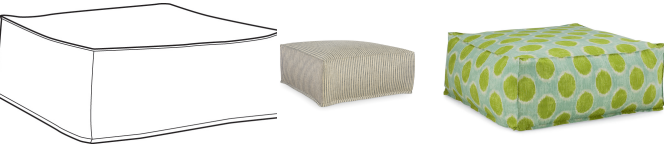

12 POD

SPECIFICATION

OUTSIDE: 39W x 39D x 16H

DESCRIPTION: Bean Bag

COM: Plain:: 6

Repeat of 2"-14": 7.5

Repeat of 15"-27": 8.25

WEIGHT: 25 lbs.

FABRICS/LEATHERS

FABRICS/LEATHERS SHOWN:

Hold The
Line Indigo

FINISHES SHOWN:

RELATED PRODUCTS

SKU 10
Pod

SKU 11
Pod

SKU 61
Pod