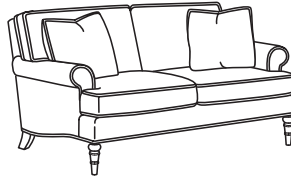

## Overall Dimensions\*

Overall Height:	37 in.	Seat Height:	20.5 in.
Overall Depth:	39 in.	Seat Depth:	22 in.
Arm Height:	24.5 in.	Back Rail Height:	33 in.

\*NOTE: Most style lengths are shortened when a Track Arm or English Arm is chosen; these lengths are denoted below with a 'T' for Track Arm and an 'E' for English Arm. If a style has a dashed extension, you put this at the end of your style number.

**CD8805 CHAIR**  
Width: 35.5" (T-32", E-33")

**CD8807 OTTOMAN**  
27W x 21D x 17.5H

**CD8804 LOVESEAT**  
Width: 63.5" (T-60", E-61.5")

**CD8802 APARTMENT SOFA (2 over 2)**  
Width: 75.5" (T-71.5", E-73")

**CD8800-2 SOFA (2 over 2)**  
Width: 81" (T-77", E-78.5")

**CD8800 SOFA (3 over 3)**  
Width: 81" (T-77", E-78.5")

**CD8801-2 LONG SOFA (2 over 2)**  
Width: 88" (T-84.5", E-86")

**CD8801 LONG SOFA (3 over 3)**  
Width: 88" (T-84.5", E-86")