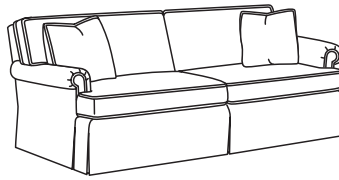

**CD8805 CHAIR**  
Width: 35.5" (T-32", E-33")

**CD8807 OTTOMAN**  
27W x 21D x 17.5H

**CD8804 LOVESEAT**  
Width: 63.5" (T-60", E-61.5")

**CD8802 APARTMENT SOFA (2 over 2)**  
Width: 75.5" (T-71.5", E-73")

**CD8800-2 SOFA (2 over 2)**  
Width: 81" (T-77", E-78.5")

**CD8800 SOFA (3 over 3)**  
Width: 81" (T-77", E-78.5")

**CD8801-2 LONG SOFA (2 over 2)**  
Width: 88" (T-84.5", E-86")

**CD8801 LONG SOFA (3 over 3)**  
Width: 88" (T-84.5", E-86")