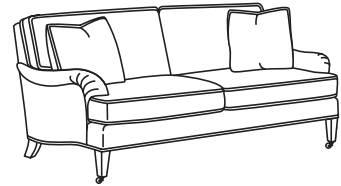

## Overall Dimensions\*

Overall Height:	37 in.	Seat Height:	20.5 in.
Overall Depth:	39 in.	Seat Depth:	22 in.
Arm Height:	24.5 in.	Back Rail Height:	33 in.

\*NOTE: Most style lengths are shortened when a Track Arm or English Arm is chosen; these lengths are denoted below with a 'T' for Track Arm and an 'E' for English Arm. If a style has a dashed extension, you put this at the end of your style number.

**CD8805 CHAIR**  
Width: 35.5" (T-32", E-33")

**CD8807 OTTOMAN**  
27W x 21D x 17.5H

**CD8804 LOVESEAT**  
Width: 63.5" (T-60", E-61.5")

**CD8802 APARTMENT SOFA (2 over 2)**  
Width: 75.5" (T-71.5", E-73")

**CD8800-2 SOFA (2 over 2)**  
Width: 81" (T-77", E-78.5")

**CD8800 SOFA (3 over 3)**  
Width: 81" (T-77", E-78.5")

**CD8801-2 LONG SOFA (2 over 2)**  
Width: 88" (T-84.5", E-86")

**CD8801 LONG SOFA (3 over 3)**  
Width: 88" (T-84.5", E-86")