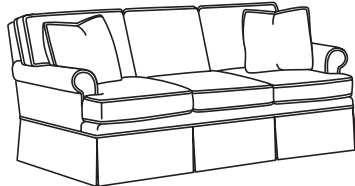

**CD8805 CHAIR**  
Width: 35.5" (T-32", E-33")

**CD8807 OTTOMAN**  
27W x 21D x 17.5H

**CD8804 LOVESEAT**  
Width: 63.5" (T-60", E-61.5")

**CD8802 APARTMENT SOFA (2 over 2)**  
Width: 75.5" (T-71.5", E-73")

**CD8800-2 SOFA (2 over 2)**  
Width: 81" (T-77", E-78.5")

**CD8800 SOFA (3 over 3)**  
Width: 81" (T-77", E-78.5")

**CD8801-2 LONG SOFA (2 over 2)**  
Width: 88" (T-84.5", E-86")

**CD8801 LONG SOFA (3 over 3)**  
Width: 88" (T-84.5", E-86")