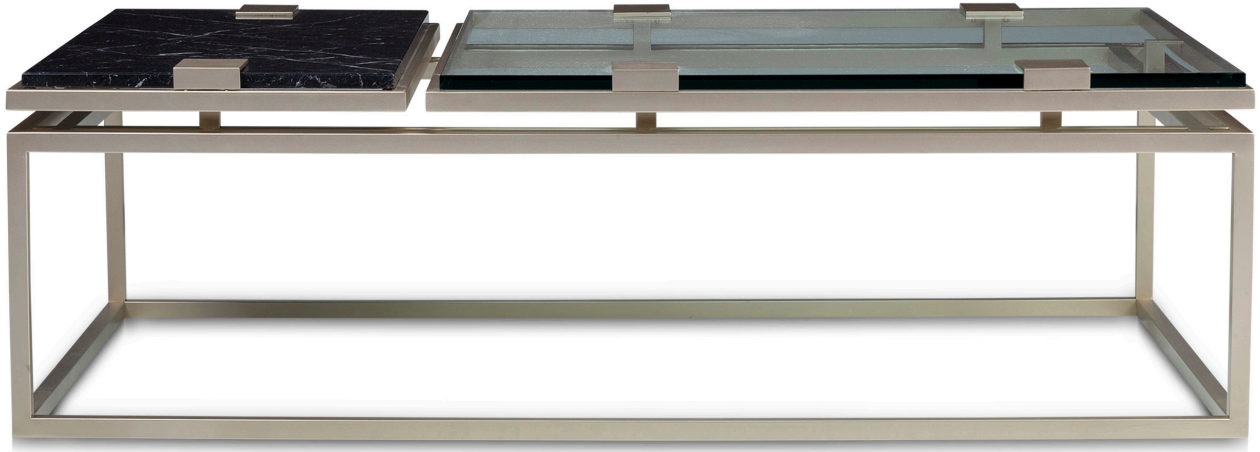

# BROWNE & MOORE

MCMLXXI

## *ALEXANDER COCKTAIL TABLE*

*204BAM-40*

*W60" x D38" x H18" (W152 x D97 x H46 cm.)*

*As Shown Finish: Champagne*

*Finish Options: BAM Paint Finishes*

*Features: Iron Base,*

*Nero Cappuccino Marble.*

[ejvictor.com](http://ejvictor.com)