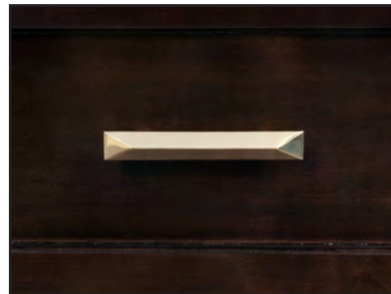

BROWNE & MOORE

MCMLXXI

LONDON BOOKSHELF 48"

205BAM-49

W48" x D16" x H102" (W122 x D41 x H259 cm.)

As Shown Finish: Carbon Gloss Exterior/Top Shelf,

White Duck Satin Interior/Bottom Shelf,

Brass Hardware.

Finish Options: BAM Stain & Paint Finishes

Features: Maple Solids, Brass or Nickel Hardware.

ejvictor.com