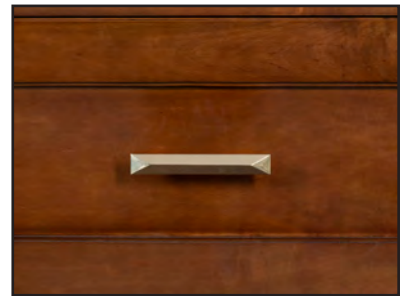

BROWNE & MOORE

MCMLXXI

LONDON BOOKSHELF 96"

205BAM-49AB/AD

W96" x D16" x H103" (W244 x D41 x H262 cm.)

*As Shown Finish: Portofino Gloss Exterior/Top Shelf,
Creamy Satin (Interior/Bottom Shelf, Brass Hardware*

Finish Options: BAM Stain & Paint Finishes

Features: Maple Solids, Brass or Nickel Hardware.