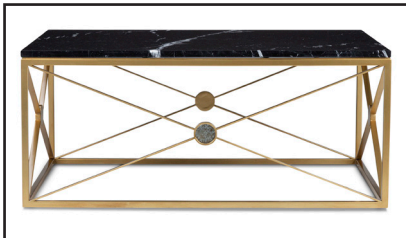

BROWNE & MOORE

MCMLXXI

JAMISON COCKTAIL TABLE

210BAM-40

W42" x D30" x H18" (W107 x D76 x H46 cm.)

As Shown Finish: Gold with Glaze (High Gloss)

Finish Options: BAM Paint Finishes

Features: Nero Cappuccino Marble,

Antique Inset Mirror Panel.