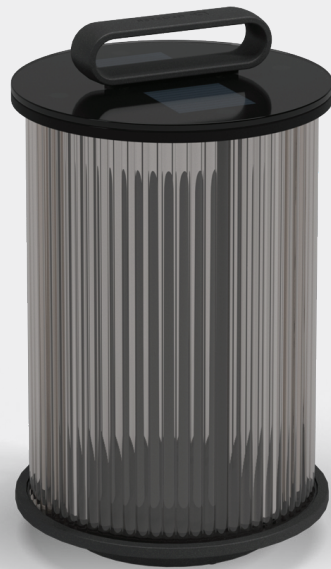

AMBIENT LINE SMALL GLASS LANTERN

DIAMETER	22cm / 8.5"	ARTICLE NUMBER
HEIGHT	37cm / 14.5"	100506 : Ambient Line Small Glass Lantern
PRODUCT WEIGHT	5kg / 11lb	MATERIALS
CBM / CCF	0.04m ³ / 1.72ft ³	Meteor colour powder coated aluminium frame. Grey colour, reeded glass shade.
NUMBER OF LED'S	18	Solar & mains power rechargeable LED light unit. Radio frequency remote control with 8 light output settings. Working distance for remote control of up to 65ft.
COLOUR TEMPERATURE	2700K	Adaptor Input 100V - 240V DC / Adaptor Output 4.2V Battery life of approximately 8 hours on maximum light setting.
LUMENS	100 min - 180 max	WARRANTY / MAINTENANCE
BATTERY TYPE	Li-Ion	See gloster.com for warranty terms & maintenance instructions.
IP RATING	IP64	
DESIGNER	Sebastian Herkner	
ASSEMBLY	Not Required	

FRAME / GLASS COLOUR