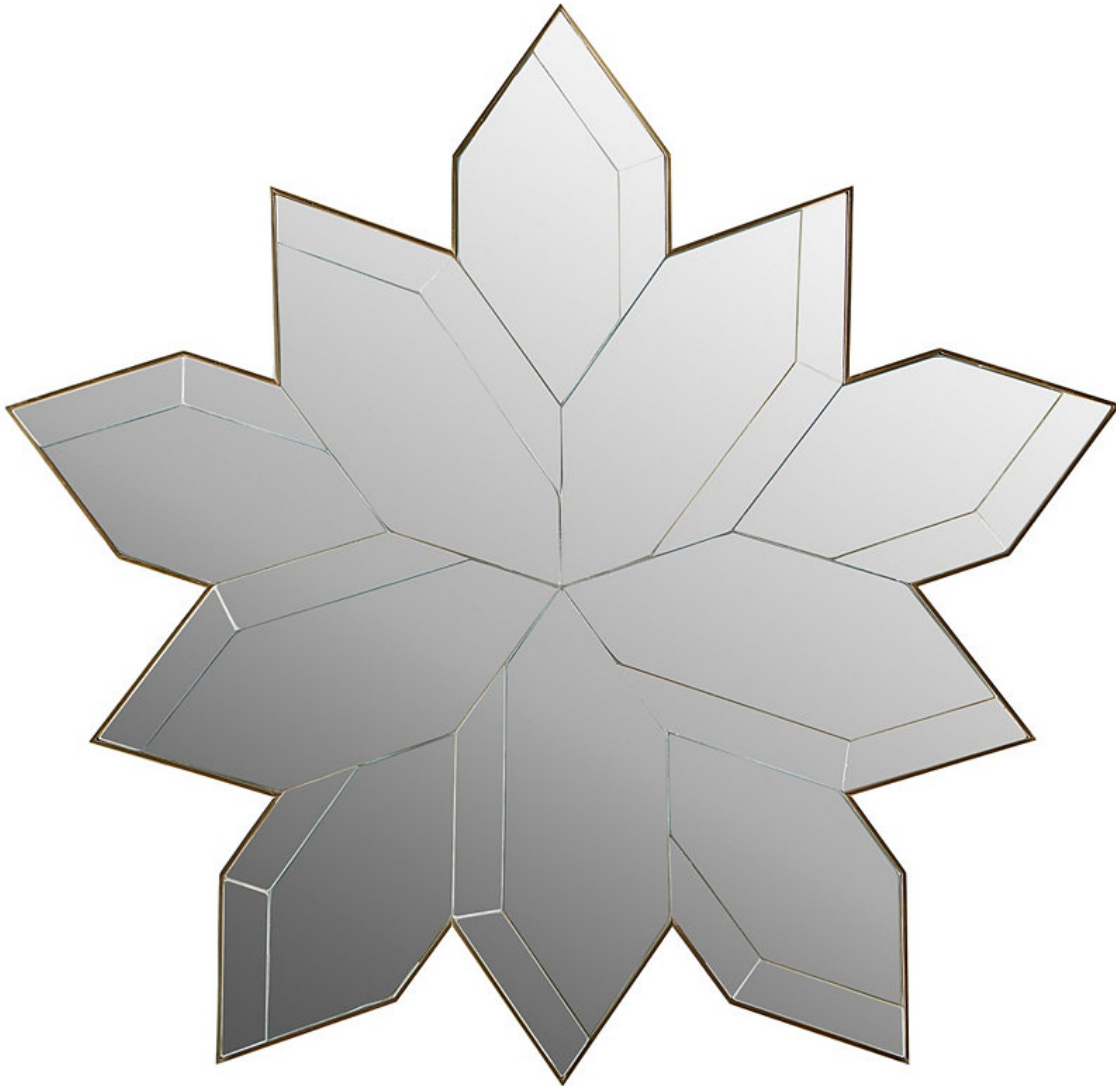

Baker[®]

CHLOE MIRROR
BAA3213

THE BAKER LUXE COLLECTION

OPTIONS & FEATURES

AVAILABLE FALL 2020

STANDARD FINISH(ES): NATURAL BRONZE

BRONZE FRAME WITH CLEAR BEVELED MIRROR
PIECES

W	D	H
42IN	1.5IN	42IN
106.7CM	3.8CM	106.7CM