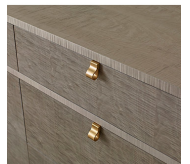

Baker[®]

JOCELYN DRESSER BAA3000

THE BAKER LUXE COLLECTION

OPTIONS & FEATURES

AVAILABLE FALL 2020

STANDARD FINISH(ES): STERLING

METAL FINISH(ES): POLISHED BRASS

ITALIAN DYED FIGURED ENGLISH SYCAMORE
VENEER

6 DRAWERS WITH VENEERED INTERIORS

POLISHED BRASS HARDWARE

POLISHED BRASS PLINTH BASE

W	D	H
64IN	20IN	34IN
162.6CM	50.8CM	86.4CM