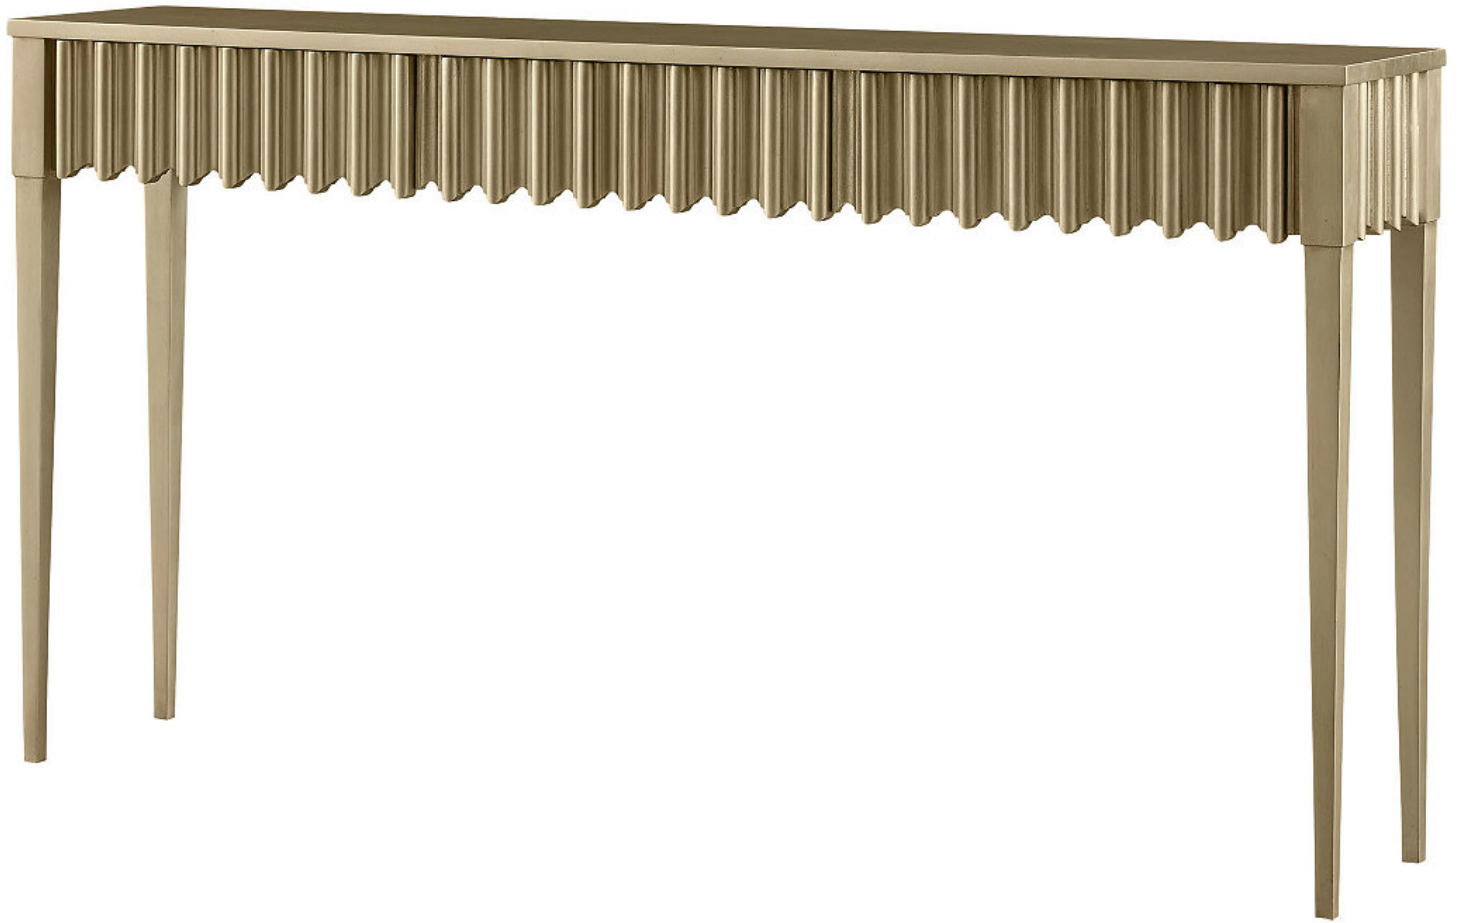

Baker[®]

REESE CONSOLE TABLE
BAA3264

THE BAKER LUXE COLLECTION

OPTIONS & FEATURES

AVAILABLE FALL 2020

STANDARD FINISH(ES): WHITE GOLD LEAF

TORN LEAF TECHNIQUE ON TOP WITH
SCALLOPED APRON

| W | D | H |
|---------|--------|--------|
| 60IN | 12IN | 32IN |
| 152.4CM | 30.5CM | 81.3CM |