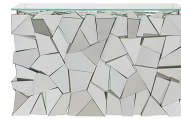

Baker[®]

REFLECTION CONSOLE BAA3266

THE BAKER LUXE COLLECTION

OPTIONS & FEATURES

AVAILABLE FALL 2020

FACETED MIRRORED CONSOLE WITH 1/2" THICK
STARPHIRE GLASS TOP

TOP CAN BE REMOVED

STAINLESS STEEL CAPS PROVIDED

W	D	H
48.5IN	16.75IN	31IN
123.2CM	42.5CM	78.7CM