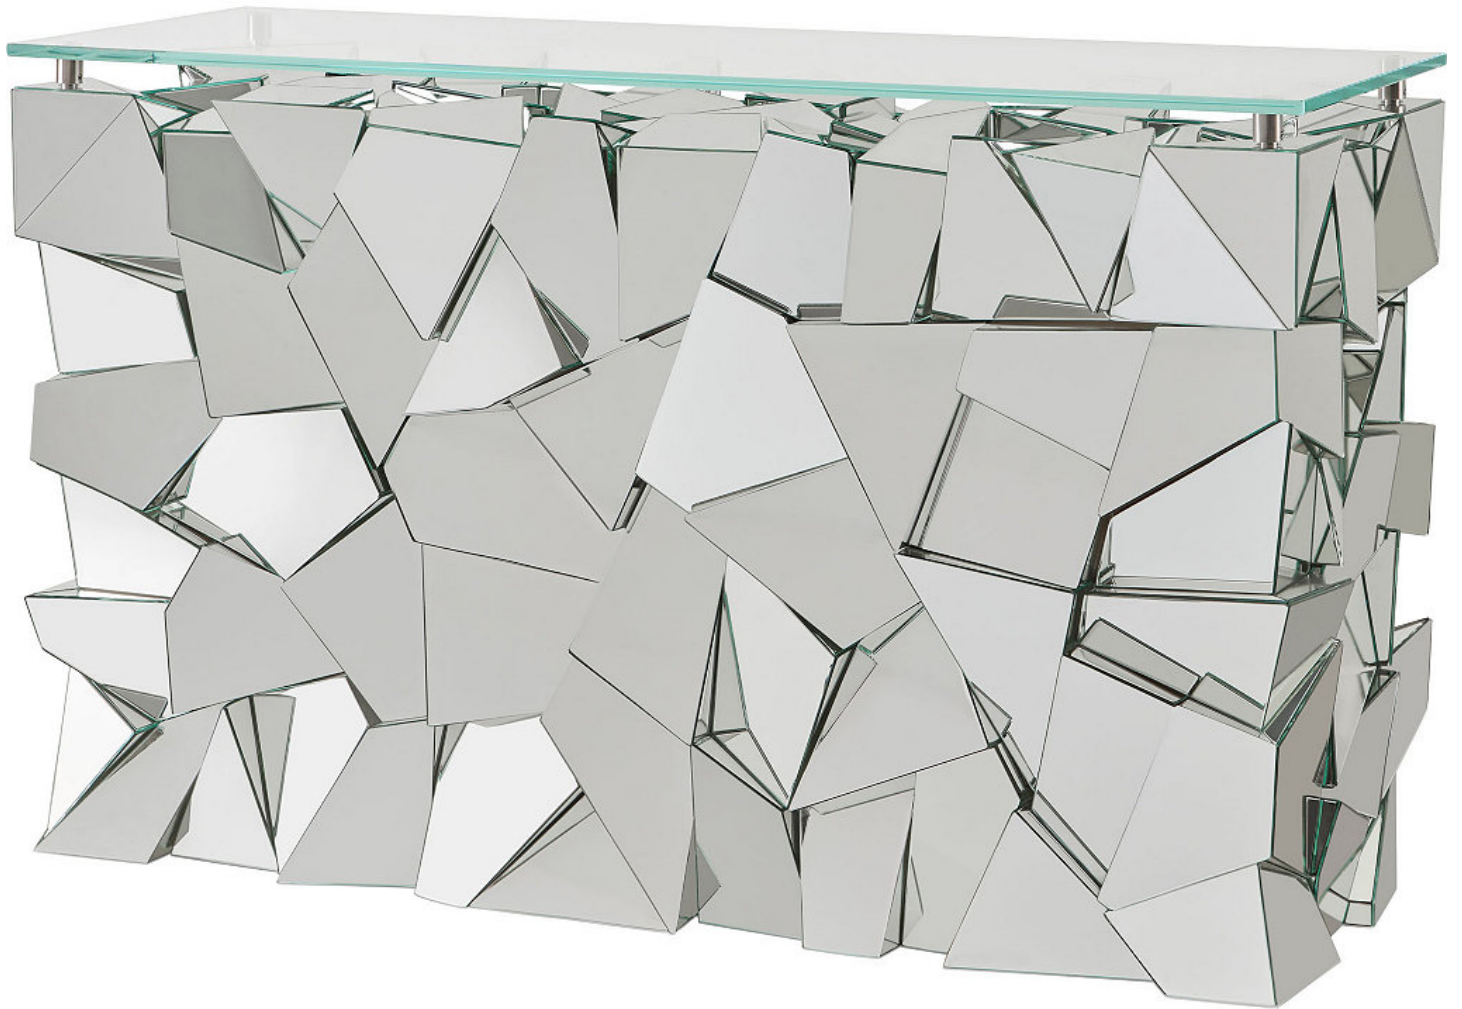

Baker[®]

REFLECTION CONSOLE BAA3266

THE BAKER LUXE COLLECTION

OPTIONS & FEATURES

AVAILABLE FALL 2020

FACETED MIRRORED CONSOLE WITH 1/2" THICK
STARPHIRE GLASS TOP

TOP CAN BE REMOVED

STAINLESS STEEL CAPS PROVIDED

W	D	H
48.5IN	16.75IN	31IN
123.2CM	42.5CM	78.7CM