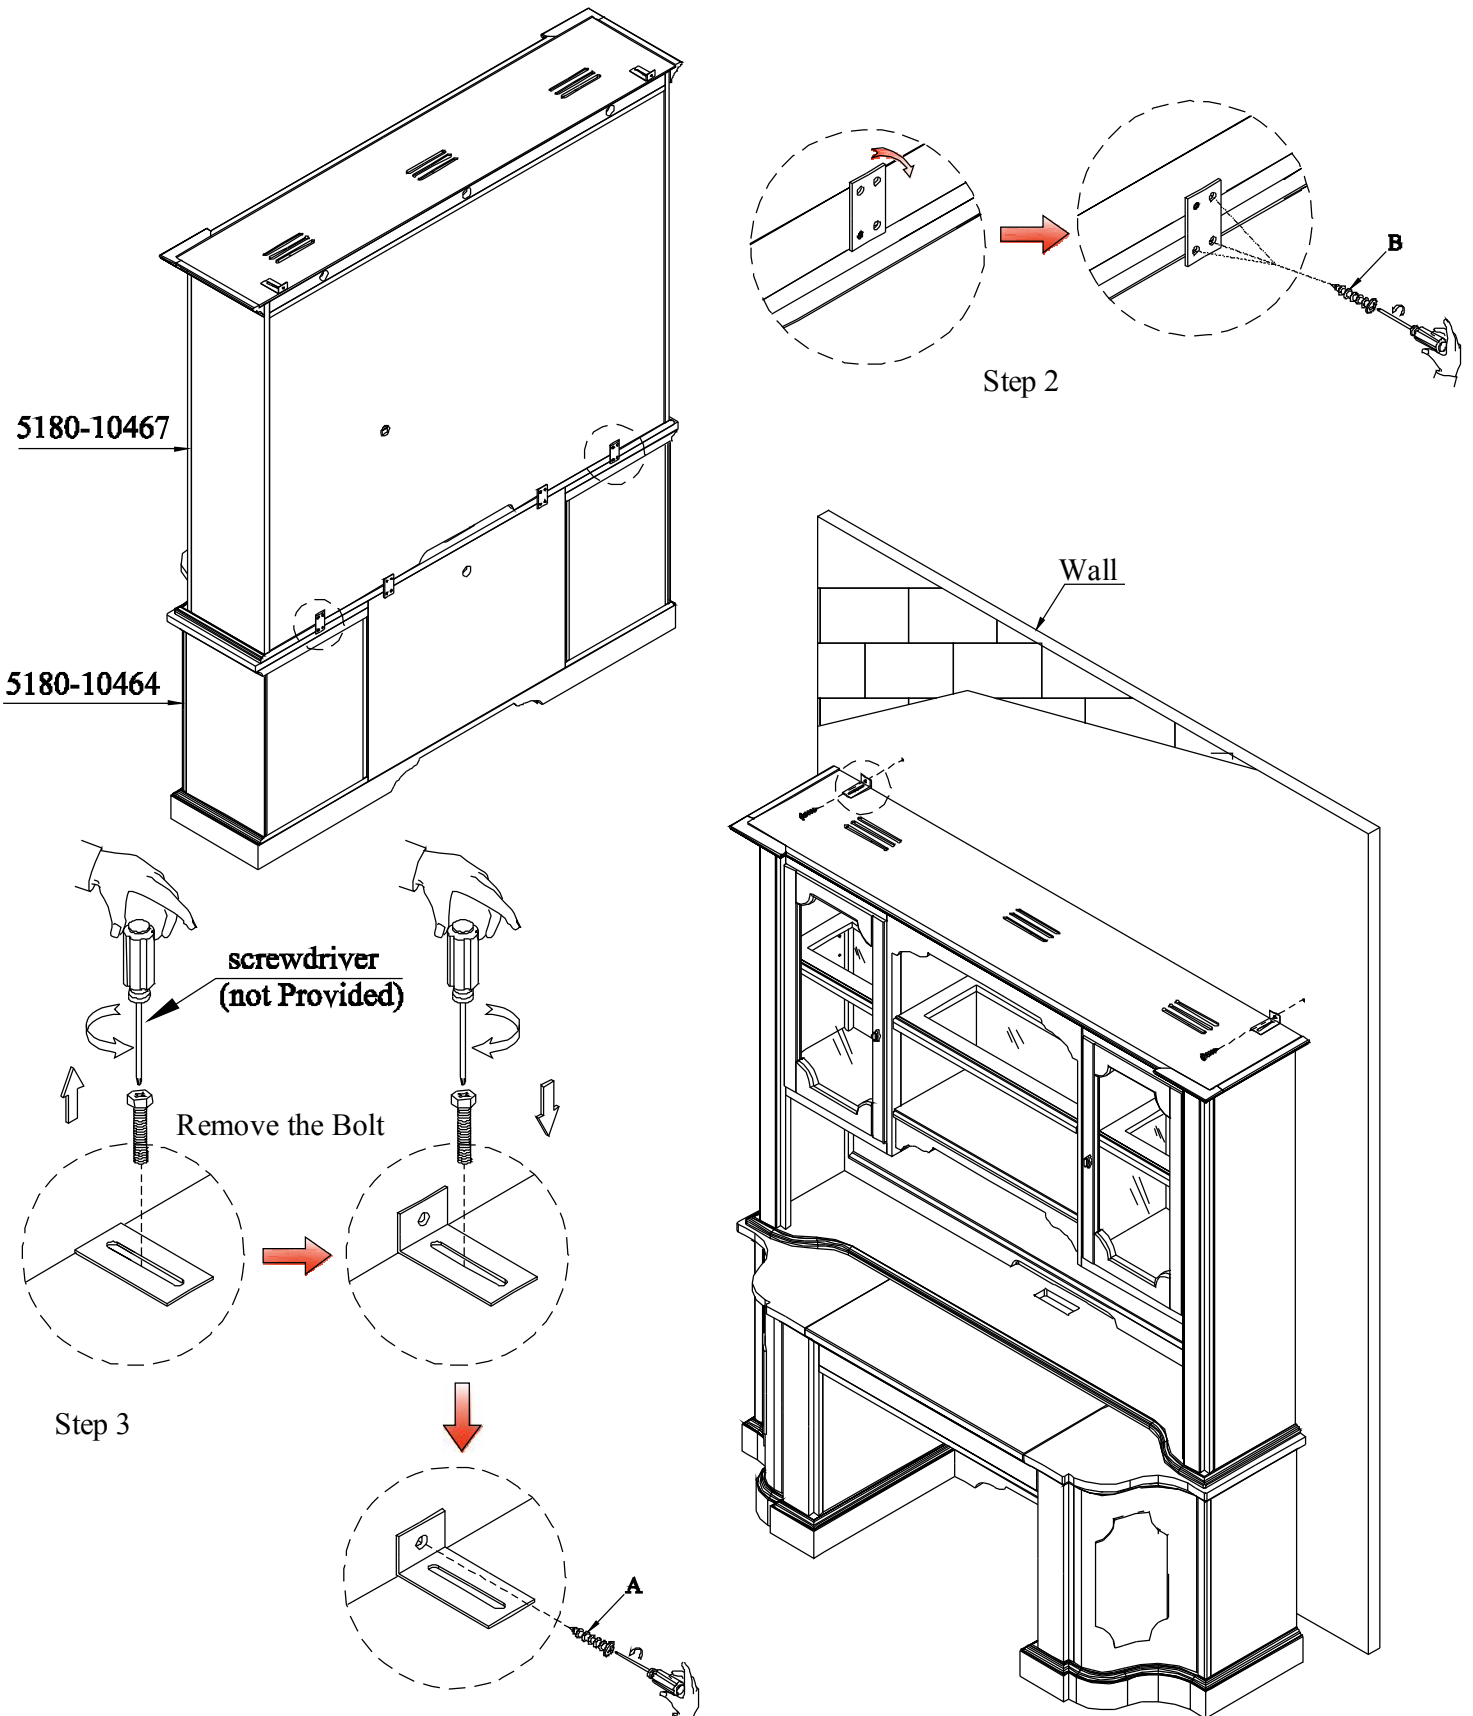

Item: 5180-10467 Corsica Credenza Hutch

Thank you for purchasing this quality product. Be sure to unpack carefully looking for small parts which may have come loose during shipment.

Read all instruction and study the drawing carefully before starting the assembly process:

HARDWARE PACK

NO	DRAWING	DESCRIPTION	SIZE	QTY
A		Screw	#8*1"	2pcs
B		Screw	#8*3/4"	8pcs

Adjustable Shelf

Step 1

Item: 5180-10467 Corsica Credenza Hutch

Thank you for purchasing this quality product. Be sure to unpack carefully looking for small parts which may have come loose during shipment.

Read all instruction and study the drawing carefully before starting the assembly process:

Adjust levelers if needed, to level case on uneven floor