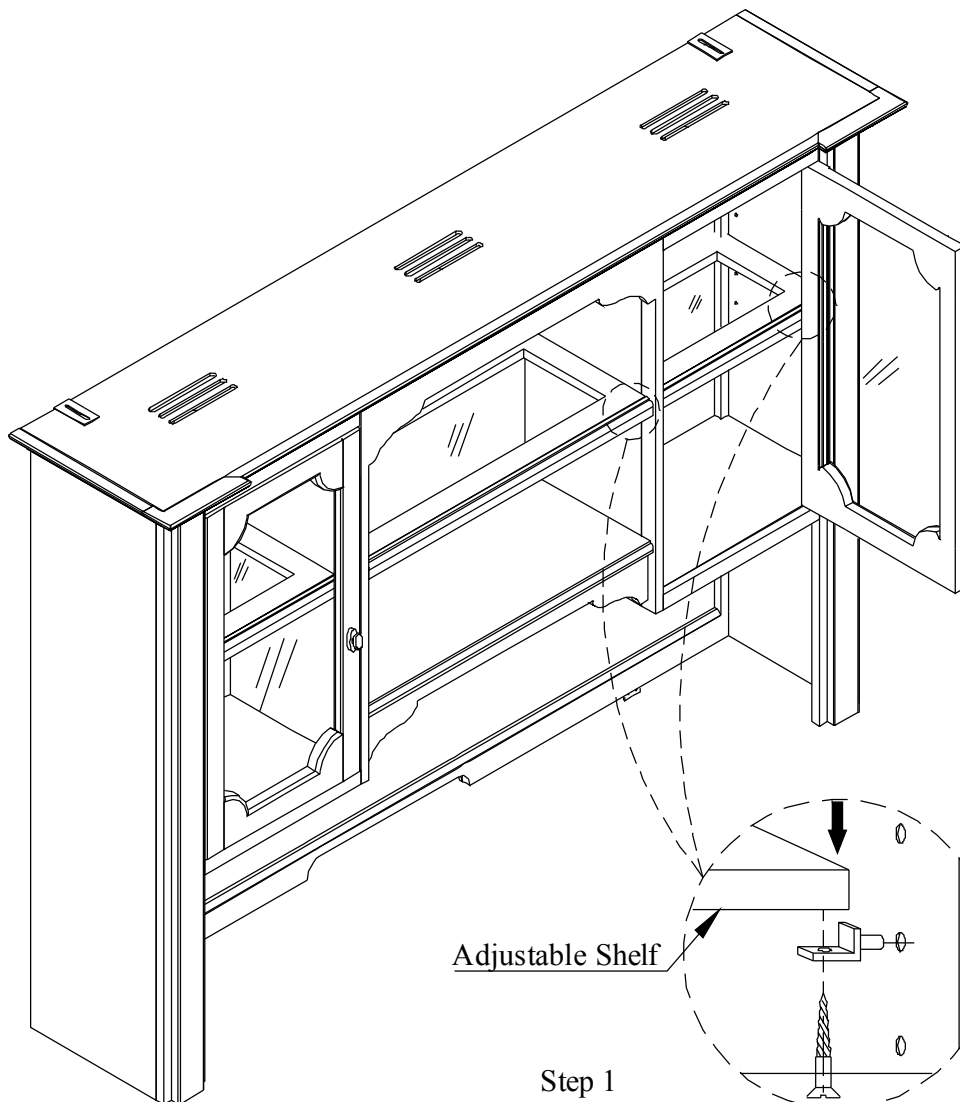

Item: 5180-10467 Corsica Credenza Hutch

Thank you for purchasing this quality product. Be sure to unpack carefully looking for small parts which may have come loose during shipment.

Read all instruction and study the drawing carefully before starting the assembly process:

HARDWARE PACK

NO	DRAWING	DESCRIPTION	SIZE	QTY
A		Screw	#8*1"	2pcs
B		Screw	#8*3/4"	8pcs

Adjustable Shelf

Step 1

Item: 5180-10467 Corsica Credenza Hutch

Thank you for purchasing this quality product. Be sure to unpack carefully looking for small parts which may have come loose during shipment.