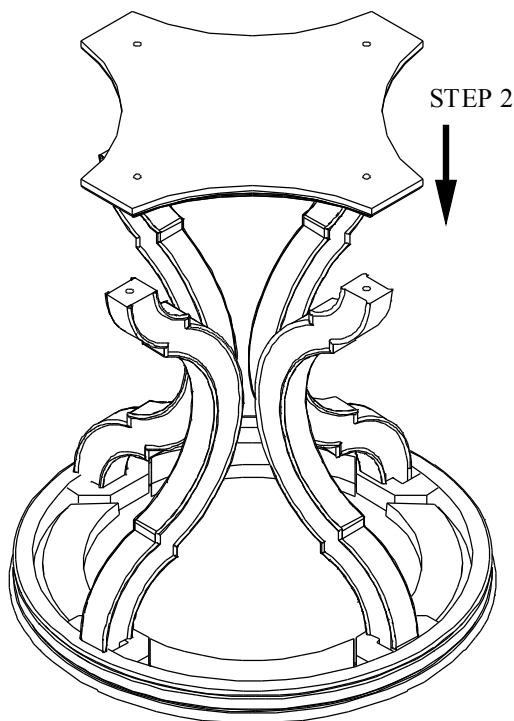

# ASSEMBLY INSTRUCTION

**HOOKER**  
— FURNITURE —

Item:5447-80116 Round End Table

Thank you for purchasing this quality product. Be sure to unpack carefully looking for small parts which may have come loose during shipment.

Read all instruction and study the drawing carefully before starting the assembly process:

## HARDWARE PACK

NO	DRAWING	DESCRIPTION	SIZE	Q'TY
A		BOLT	$\Phi 5/16" \times 2"$	4pcs
B		FLAT WASHER	$\Phi 5/16" \times 19 \times 2$	4pcs
C		LOCK WASHER	$\Phi 5/16" \times 12 \times 3$	4pcs
D		WRENCH	12mm	1pc

adjustable Leveler