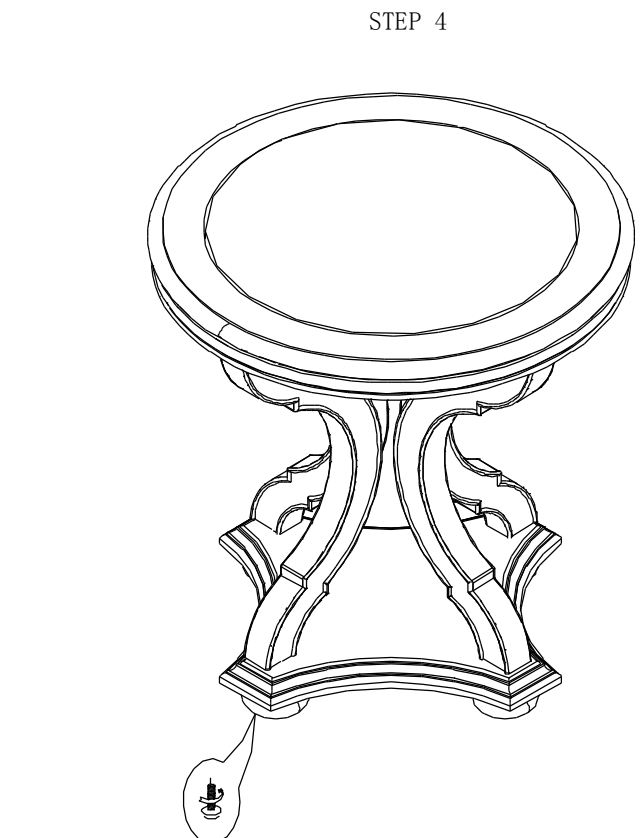

# ASSEMBLY INSTRUCTION

**HOOKER**  
— FURNITURE —

Item:5447-80116 Round End Table

Thank you for purchasing this quality product. Be sure to unpack carefully looking for small parts which may have come loose during shipment.

## HARDWARE PACK

NO	DRAWING	DESCRIPTION	SIZE	Q'TY
A		BOLT	$\Phi 5/16" \times 2"$	4pcs
B		FLAT WASHER	$\Phi 5/16" \times 19 \times 2$	4pcs
C		LOCK WASHER	$\Phi 5/16" \times 12 \times 3$	4pcs
D		WRENCH	12mm	1pc