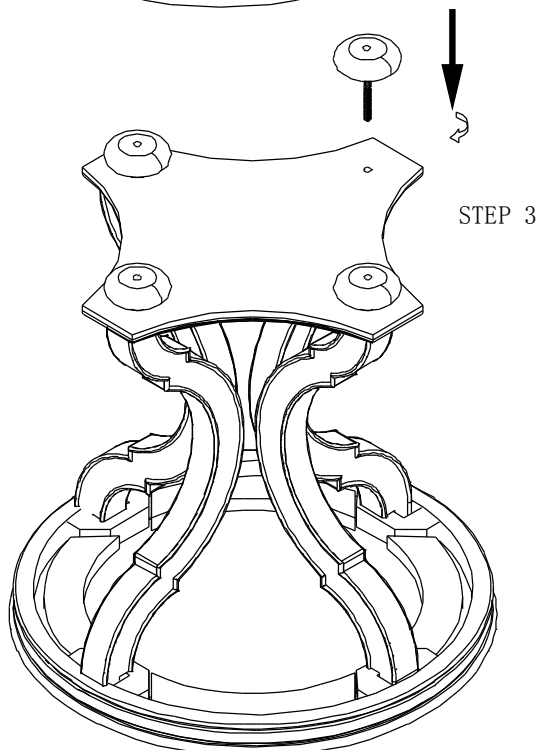

# ASSEMBLY INSTRUCTION

**HOOKER**  
— FURNITURE —

Item:5447-80116 Round End Table

Thank you for purchasing this quality product. Be sure to unpack carefully looking for small parts which may have come loose during shipment.

Read all instruction and study the drawing carefully before starting the assembly process:

## HARDWARE PACK

NO	DRAWING	DESCRIPTION	SIZE	Q'TY
A		BOLT	$\Phi 5/16" \times 2"$	4pcs
B		FLAT WASHER	$\Phi 5/16" \times 19 \times 2$	4pcs
C		LOCK WASHER	$\Phi 5/16" \times 12 \times 3$	4pcs
D		WRENCH	12mm	1pc