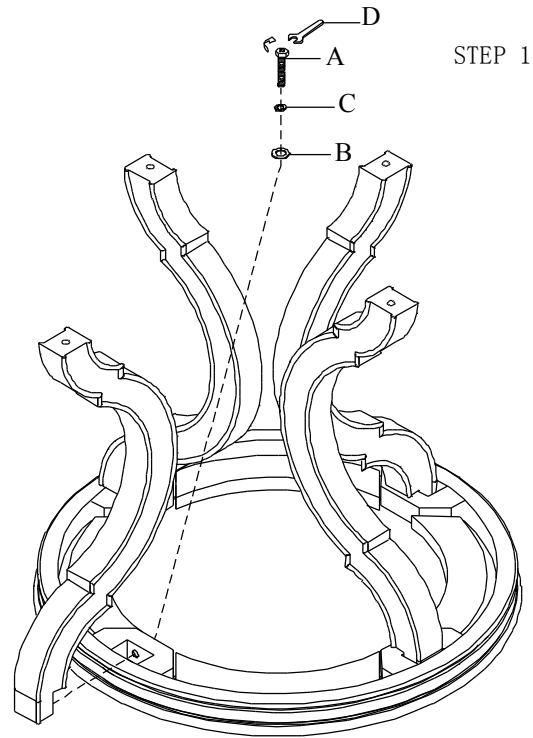

# ASSEMBLY INSTRUCTION

**HOOKER**  
— FURNITURE —

Item:5447-80116 Round End Table

Thank you for purchasing this quality product. Be sure to unpack carefully looking for small parts which may have come loose during shipment.

Read all instruction and study the drawing carefully before starting the assembly process:

## HARDWARE PACK

NO	DRAWING	DESCRIPTION	SIZE	Q'TY
A		BOLT	$\Phi 5/16" \times 2"$	4pcs
B		FLAT WASHER	$\Phi 5/16" \times 19 \times 2$	4pcs
C		LOCK WASHER	$\Phi 5/16" \times 12 \times 3$	4pcs
D		WRENCH	12mm	1pc

adjustable Leveler