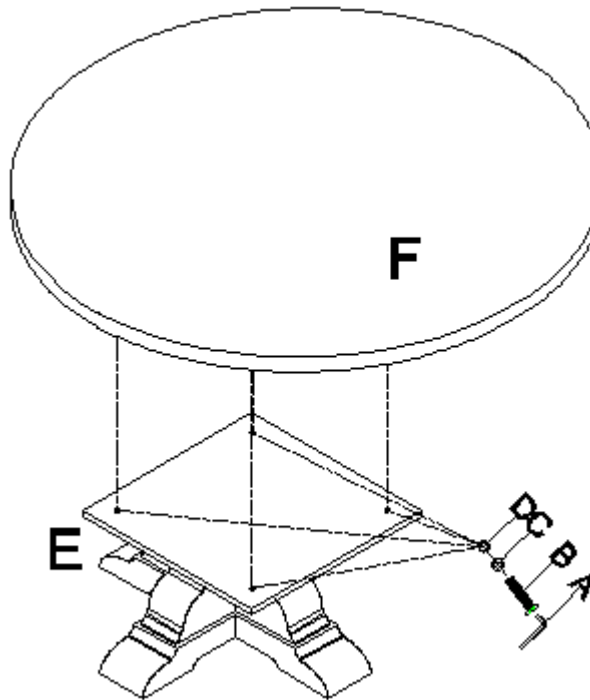

HOOKER[®]

— FURNITURE —

ASSEMBLY INSTRUCTION

Item#: 5751-75213T-00 48in Round Marble Dining Table Top
 5751-75203B-95 Round Dining Table Base

** Please make sure you have all parts indicated below prior to assembly.
 This table is heavy and can best be assembled with the help of two or more people

NO.	HARDWARE LIST		Q'TY
A		ALLEN WRENCH	1
B		ALLEN BOLT	4
C		LOCK WASHER	4
D		FLAT WASHER	4

Diagram 1

Assembly steps :

1. Well place the top (F) to Mounting bridge (E) of the base by using bolts (B), lock washers (C) and flat washers (D), tighten all with allen wrench (A). (See Diagram 1)