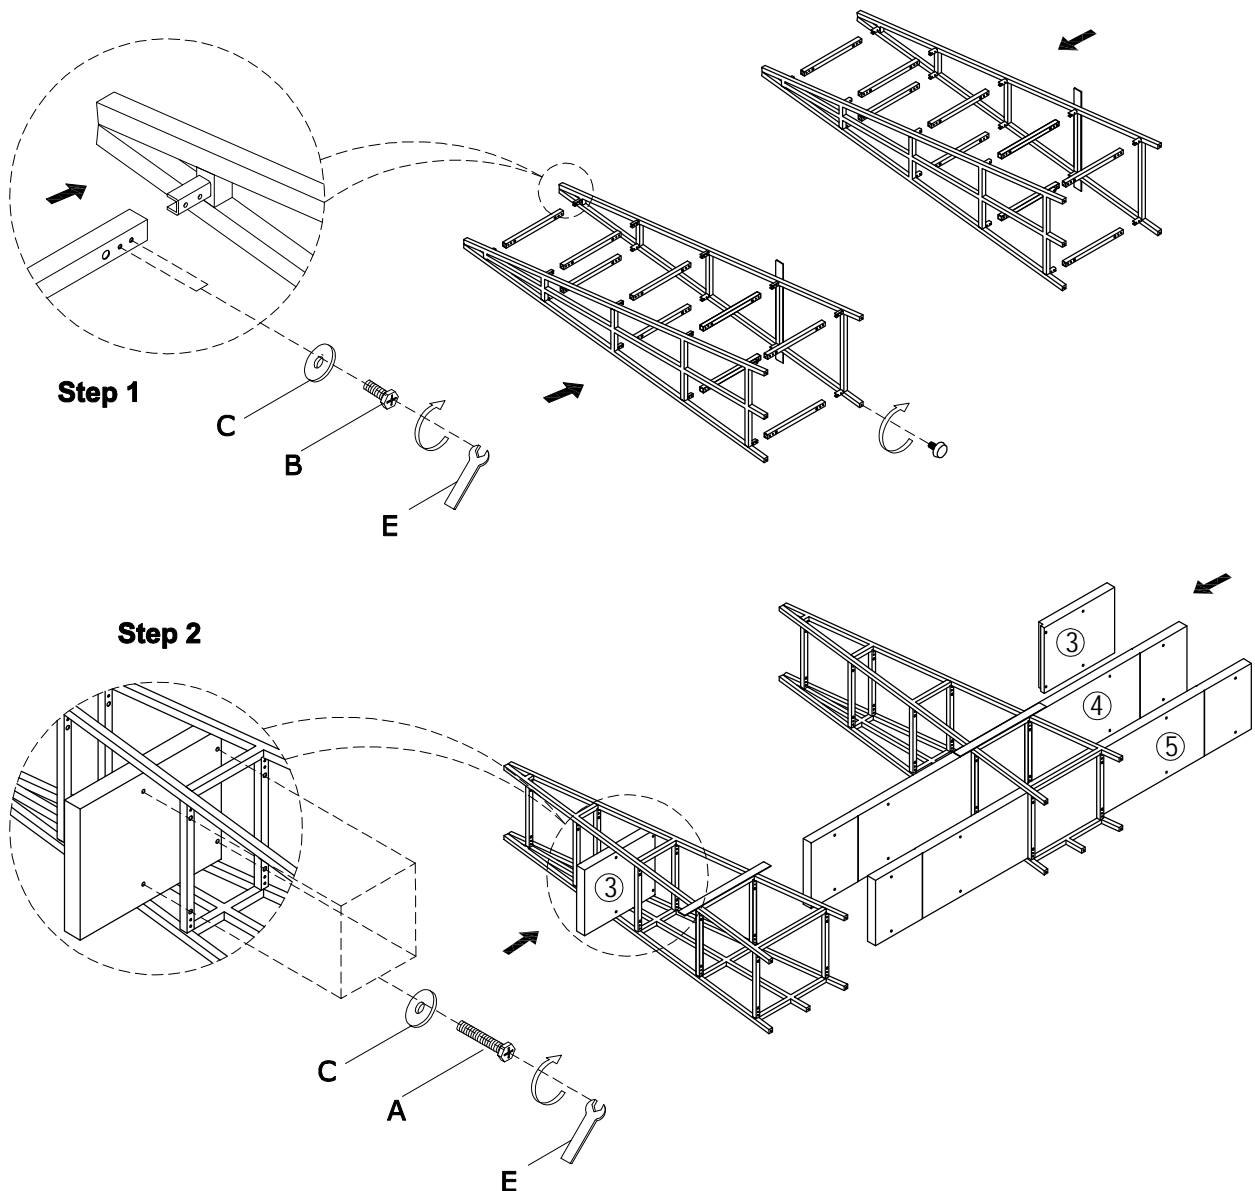

Item: 6290-55100-80  
Artist's Scaffold Wall

Thank you for purchasing this quality product. Be sure to unpack carefully looking for small parts which may have come loose during shipment.

Read all instruction and study the drawing carefully before starting the assembly process:

**HARDWARE PACK**

No.	DRAWING	DESCRIPTION	SIZE	Q'ty
A		BOLT	Ø1/4**1-3/4"	36pcs
B		BOLT	Ø1/4**1/2"	76pcs
C		FLAT WASHER	Ø1/4**16mm	112pcs
D		METAL	100*20*2mm	2pcs
E		ALLEN WRENCH	84*2*12mm	1pc
F		Anti-Tip		2set

**Note: There are 112pcs bolts for this assembly step, so please DO NOT fully tighten any bolts or screws until all part are in place**

Item: 6290-55100-80  
Artist's Scaffold Wall

**Note: There are 112pcs bolts for this assembly step, so please DO NOT fully tighten any bolts or screws until all part are in place**

Install screws through the small hole in brackets