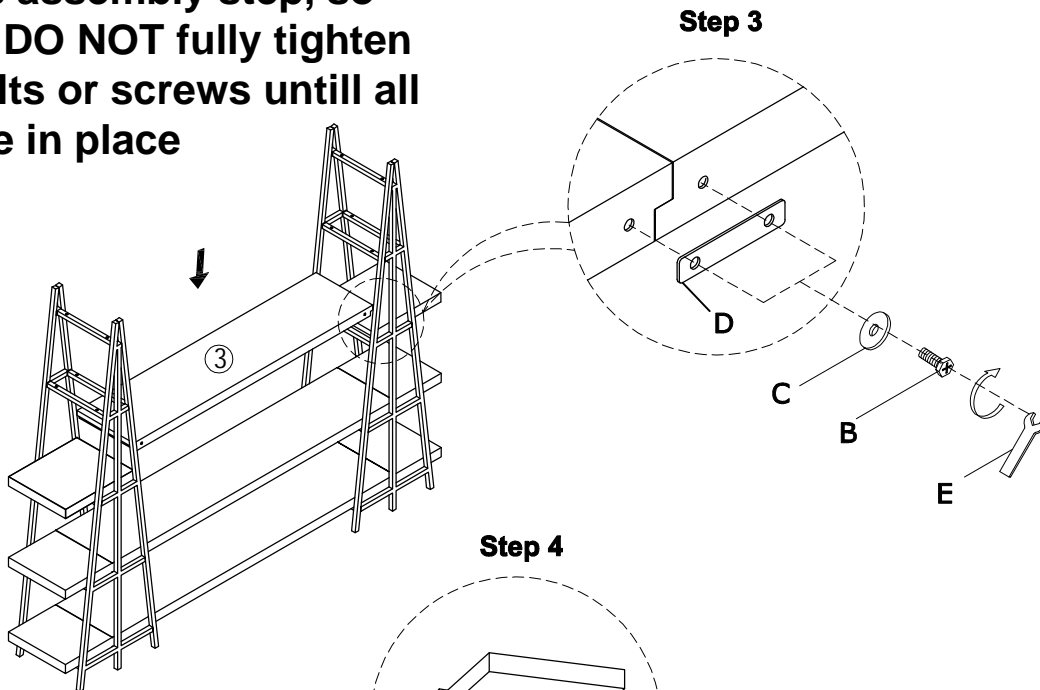

Item: 6290-55100-80  
Artist's Scaffold Wall

Thank you for purchasing this quality product. Be sure to unpack carefully looking for small parts which may have come loose during shipment.

Read all instruction and study the drawing carefully before starting the assembly process:

**HARDWARE PACK**

No.	DRAWING	DESCRIPTION	SIZE	Q'ty
A		BOLT	Ø1/4**1-3/4"	36pcs
B		BOLT	Ø1/4**1/2"	76pcs
C		FLAT WASHER	Ø1/4**16mm	112pcs
D		METAL	100*20*2mm	2pcs
E		ALLEN WRENCH	84*2*12mm	1pc
F		Anti-Tip		2set

**Note: There are 112pcs bolts for this assembly step, so please DO NOT fully tighten any bolts or screws until all part are in place**

Item: 6290-55100-80  
Artist's Scaffold Wall

**Note: There are 112pcs bolts for this assembly step, so please DO NOT fully tighten any bolts or screws until all part are in place**

Install screws through the small hole in brackets