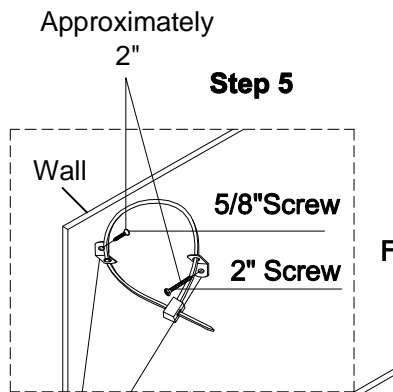

Item: 6290-55100-80  
Artist's Scaffold Wall

Thank you for purchasing this quality product. Be sure to unpack carefully looking for small parts which may have come loose during shipment.

Read all instruction and study the drawing carefully before starting the assembly process:

**HARDWARE PACK**

No.	DRAWING	DESCRIPTION	SIZE	Q'ty
A		BOLT	Ø1/4**1-3/4"	36pcs
B		BOLT	Ø1/4**1/2"	76pcs
C		FLAT WASHER	Ø1/4**16mm	112pcs
D		METAL	100*20*2mm	2pcs
E		ALLEN WRENCH	84*2*12mm	1pc
F		Anti-Tip		2set

**Note: There are 112pcs bolts for this assembly step, so please DO NOT fully tighten any bolts or screws until all part are in place**

Item: 6290-55100-80  
Artist's Scaffold Wall

**Note: There are 112pcs bolts for this assembly step, so please DO NOT fully tighten any bolts or screws until all part are in place**

Install screws through the small hole in brackets