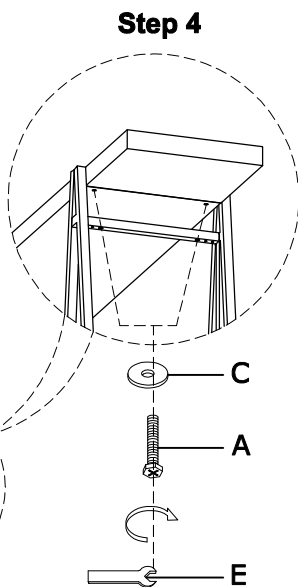

Item: 6290-55100-80  
Artist's Scaffold Wall

Thank you for purchasing this quality product. Be sure to unpack carefully looking for small parts which may have come loose during shipment.

Read all instruction and study the drawing carefully before starting the assembly process:

**HARDWARE PACK**

No.	DRAWING	DESCRIPTION	SIZE	Q'ty
A		BOLT	Ø1/4**1-3/4"	36pcs
B		BOLT	Ø1/4**1/2"	76pcs
C		FLAT WASHER	Ø1/4**16mm	112pcs
D		METAL	100*20*2mm	2pcs
E		ALLEN WRENCH	84*2*12mm	1pc
F		Anti-Tip		2set

**Note: There are 112pcs bolts for this assembly step, so please DO NOT fully tighten any bolts or screws until all part are in place**

Item: 6290-55100-80  
Artist's Scaffold Wall

**Note: There are 112pcs bolts for this assembly step, so please DO NOT fully tighten any bolts or screws until all part are in place**