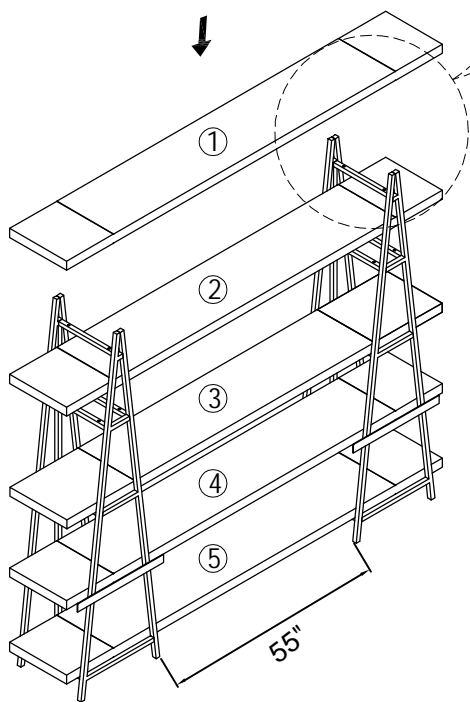

Item: 6290-55100-80  
Artist's Scaffold Wall

Thank you for purchasing this quality product. Be sure to unpack carefully looking for small parts which may have come loose during shipment.

Read all instruction and study the drawing carefully before starting the assembly process:

**HARDWARE PACK**

No.	DRAWING	DESCRIPTION	SIZE	Q'ty
A		BOLT	Ø1/4**1-3/4"	36pcs
B		BOLT	Ø1/4**1/2"	76pcs
C		FLAT WASHER	Ø1/4**16mm	112pcs
D		METAL	100*20*2mm	2pcs
E		ALLEN WRENCH	84*2*12mm	1pc
F		Anti-Tip		2set

**Note: There are 112pcs bolts for this assembly step, so please DO NOT fully tighten any bolts or screws until all part are in place**

Item: 6290-55100-80  
Artist's Scaffold Wall

**Note: There are 112pcs bolts for this assembly step, so please DO NOT fully tighten any bolts or screws until all part are in place**