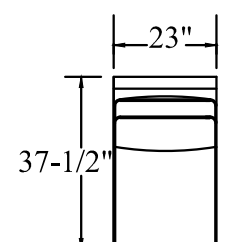

R.A.F. Chaise
-42

L.A.F. Sofa Return
-94

L.A.F. Sofa Return
-93

Armless Loveseat
-78

Square Corner
-66

Corner Wedge
-68

Ottoman
-OT

Armless Chair
-38

Recliner

*All stationary sku's = 36" in height
Recliners = 41-1/2" in height