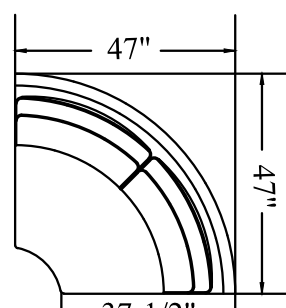

R.A.F. Chaise
-42

L.A.F. Sofa Return
-94

L.A.F. Sofa Return
-93

Armless Loveseat
-78

Square Corner
-66

Corner Wedge
-68

Ottoman
-OT

Armless Chair
-38

Recliner

*All stationary sku's = 36" in height
Recliners = 41-1/2" in height