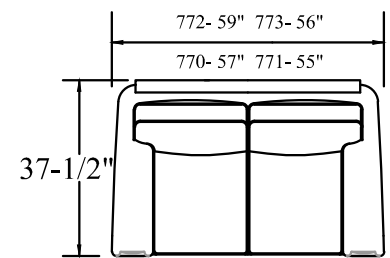

SELECT YOUR LEG

Tapered Cone

BY

BRADINGTON-YOUNG

bradington-young.com

PLAZA MIDWOOD

Studio-Scaled Sofa
-86

Sofa
-95

Loveseat
-75

Chair
-25

Swivel Chair
-25SW

L.A.F. Loveseat
-57

R.A.F. Loveseat
-58

L.A.F. One Arm Sofa
-83

R.A.F. One Arm Sofa
-84

L.A.F. Chaise
-41