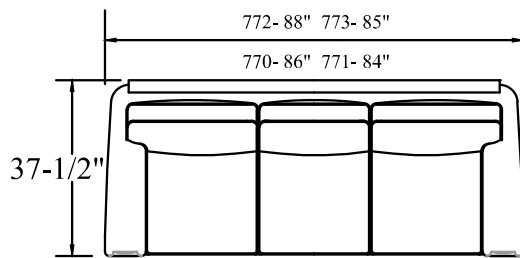

SELECT YOUR LEG

Tapered Cone

BY

BRADINGTON-YOUNG

bradington-young.com

PLAZA MIDWOOD

Studio-Scaled Sofa
-86

Sofa
-95

Loveseat
-75

Chair
-25

Swivel Chair
-25SW

L.A.F. Loveseat
-57

R.A.F. Loveseat
-58

L.A.F. One Arm Sofa
-83

R.A.F. One Arm Sofa
-84

L.A.F. Chaise
-41