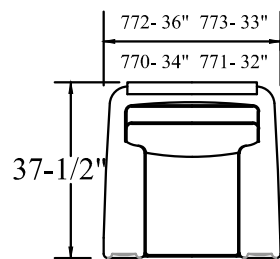

SELECT YOUR LEG

Tapered Cone

BY

BRADINGTON-YOUNG

bradington-young.com

PLAZA MIDWOOD

Studio-Scaled Sofa
-86

Sofa
-95

Loveseat
-75

Chair
-25

Swivel Chair
-25SW

L.A.F. Loveseat
-57

R.A.F. Loveseat
-58

L.A.F. One Arm Sofa
-83

R.A.F. One Arm Sofa
-84

L.A.F. Chaise
-41

Recliner

*All stationary sku's = 36" in height
Recliners = 41-1/2" in height