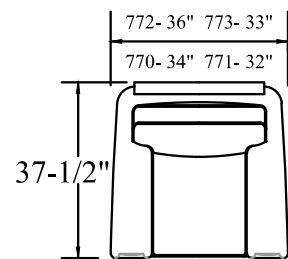

SELECT YOUR LEG

Tapered Cone

BY

BRADINGTON-YOUNG

bradington-young.com

PLAZA MIDWOOD

Studio-Scaled Sofa
-86

Sofa
-95

Loveseat
-75

Chair
-25

Swivel Chair
-25SW

L.A.F. Loveseat
-57

R.A.F. Loveseat
-58

L.A.F. One Arm Sofa
-83

R.A.F. One Arm Sofa
-84

L.A.F. Chaise
-41

Recliner

*All stationary sku's = 36" in height
Recliners = 41-1/2" in height