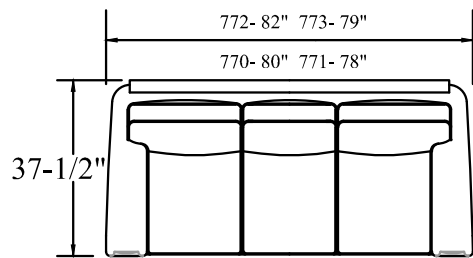

SELECT YOUR LEG

Tapered Cone

BY

BRADINGTON-YOUNG

bradington-young.com

PLAZA MIDWOOD

Studio-Scaled Sofa
-86

Sofa
-95

Loveseat
-75

Chair
-25

Swivel Chair
-25SW

L.A.F. Loveseat
-57

R.A.F. Loveseat
-58

L.A.F. One Arm Sofa
-83

R.A.F. One Arm Sofa
-84

L.A.F. Chaise
-41