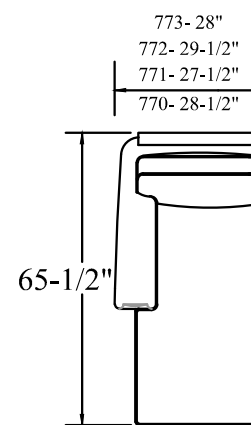

Loveseat
-75

Chair
-25

Swivel Chair
-25SW

L.A.F. Loveseat
-57

R.A.F. Loveseat
-58

L.A.F. One Arm Sofa
-83

R.A.F. One Arm Sofa
-84

L.A.F. Chaise
-41

Recliner

*All stationary sku's = 36" in height
Recliners = 41-1/2" in height