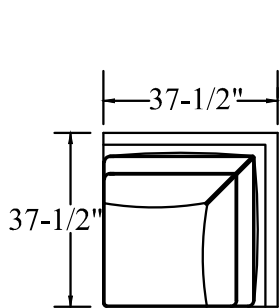

R.A.F. Chaise
-42

L.A.F. Sofa Return
-94

L.A.F. Sofa Return
-93

Armless Loveseat
-78

Square Corner
-66

Corner Wedge
-68

Ottoman
-OT

Armless Chair
-38

Recliner

*All stationary sku's = 36" in height
Recliners = 41-1/2" in height