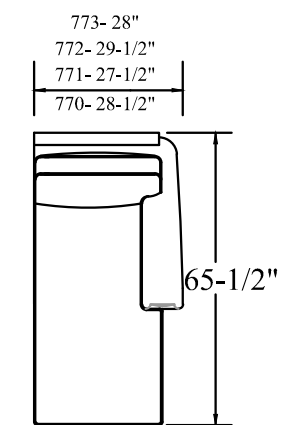

Loveseat
-75

Chair
-25

Swivel Chair
-25SW

L.A.F. Loveseat
-57

R.A.F. Loveseat
-58

L.A.F. One Arm Sofa
-83

R.A.F. One Arm Sofa
-84

L.A.F. Chaise
-41

R.A.F. Chaise
-42

L.A.F. Sofa Return
-94

L.A.F. Sofa Return
-93

Armless Loveseat
-78

Square Corner
-66

Corner Wedge
-68

Ottoman
-OT

Armless Chair
-38

Recliner

*All stationary sku's = 36" in height
Recliners = 41-1/2" in height