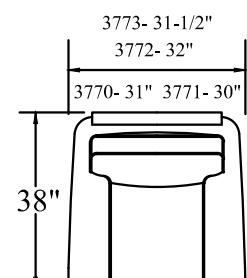

Loveseat
-75

Chair
-25

Swivel Chair
-25SW

L.A.F. Loveseat
-57

R.A.F. Loveseat
-58

L.A.F. One Arm Sofa
-83

R.A.F. One Arm Sofa
-84

L.A.F. Chaise
-41

R.A.F. Chaise
-42

L.A.F. Sofa Return
-94

L.A.F. Sofa Return
-93

Armless Loveseat
-78

Square Corner
-66

Corner Wedge
-68

Ottoman
-OT

Armless Chair
-38

Recliner

*All stationary sku's = 36" in height
Recliners = 41-1/2" in height