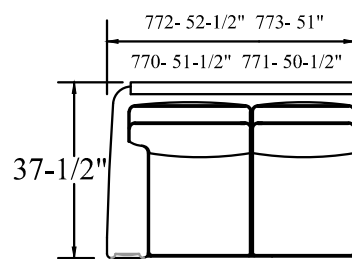

SELECT YOUR LEG

Tapered Cone

BY

BRADINGTON-YOUNG

bradington-young.com

PLAZA MIDWOOD

Studio-Scaled Sofa
-86

Sofa
-95

Loveseat
-75

Chair
-25

Swivel Chair
-25SW

L.A.F. Loveseat
-57

R.A.F. Loveseat
-58

L.A.F. One Arm Sofa
-83

R.A.F. One Arm Sofa
-84

L.A.F. Chaise
-41