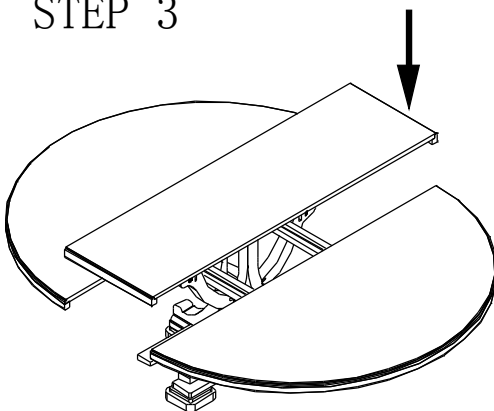

# ASSEMBLY INSTRUCTION

Item: 5323-75003 Round Dining Table Base (C)  
5323-75004 60in Round Pedestal Dining Table  
Top w/1-18in Leaf

Thank you for purchasing this quality product. Be sure to unpack carefully looking for small parts which may have come loose during shipment.

Read all instruction and study the drawing carefully before starting the assembly process:

**HARDWARE PACK**

NO	DRAWING	DESCRIPTION	SIZE	Q'ty
A		BOLT	$\Phi 5/16" \times 1-3/4"$	16pcs
B		BOLT	$\Phi 5/16" \times 3-1/2"$	8pcs
C		Flat Washer	$\Phi 5/16" \times \Phi 19 \times 2"$	24pcs
D		Lock Washer	$\Phi 5/16" \times \Phi 12 \times 3"$	24pcs
E		Wrench	12mm	1pc

STEP 1

STEP 2

TABLE LOCK  
Closed position

TABLE LOCK  
Open position

STEP 3

STEP 4

TABLE LOCK  
Open position

TABLE LOCK  
Closed position