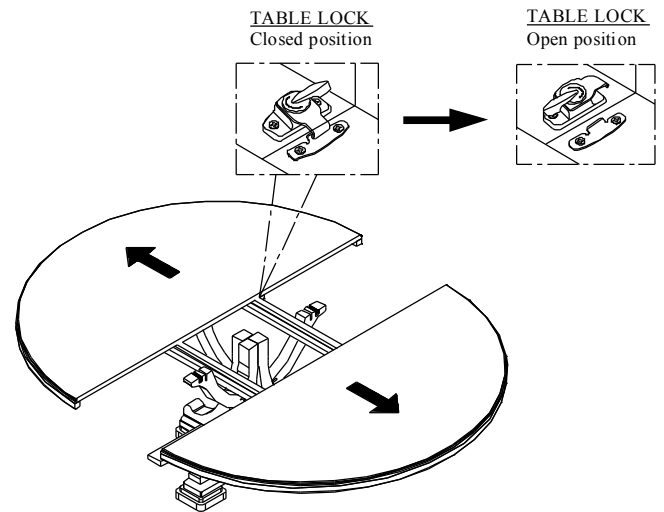

# ASSEMBLY INSTRUCTION

Item: 5323-75003 Round Dining Table Base (C)  
5323-75004 60in Round Pedestal Dining Table  
Top w/1-18in Leaf

Thank you for purchasing this quality product. Be sure to unpack carefully looking for small parts which may have come loose during shipment.

Read all instruction and study the drawing carefully before starting the assembly process:

**HARDWARE PACK**

NO	DRAWING	DESCRIPTION	SIZE	Q'ty
A		BOLT	$\Phi 5/16" \times 1-3/4"$	16pcs
B		BOLT	$\Phi 5/16" \times 3-1/2"$	8pcs
C		Flat Washer	$\Phi 5/16" \times \Phi 19 \times 2"$	24pcs
D		Lock Washer	$\Phi 5/16" \times \Phi 12 \times 3"$	24pcs
E		Wrench	12mm	1pc

STEP 1

STEP 2

TABLE LOCK  
Closed position

TABLE LOCK  
Open position

STEP 3

STEP 4

TABLE LOCK  
Open position

TABLE LOCK  
Closed position