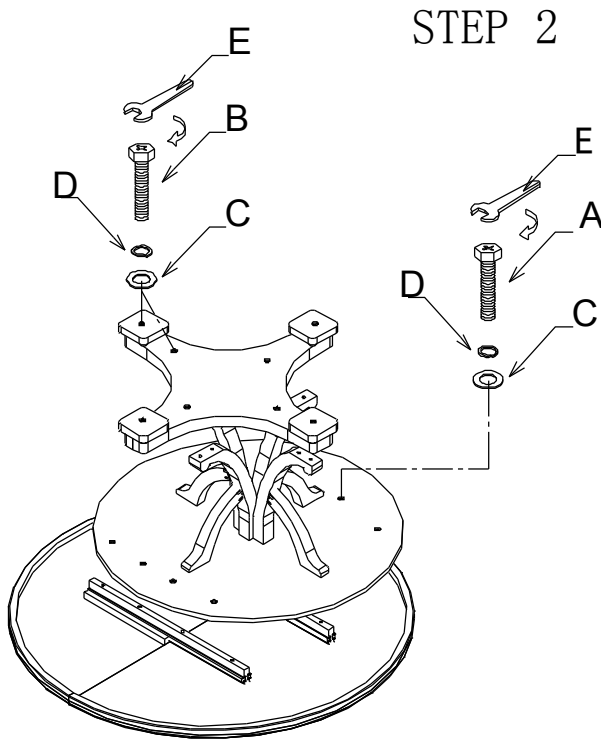

# ASSEMBLY INSTRUCTION

Item: 5323-75003 Round Dining Table Base (C)  
5323-75004 60in Round Pedestal Dining Table  
Top w/1-18in Leaf

Thank you for purchasing this quality product. Be sure to unpack carefully looking for small parts which may have come loose during shipment.

Read all instruction and study the drawing carefully before starting the assembly process:

**HARDWARE PACK**

NO	DRAWING	DESCRIPTION	SIZE	Q'ty
A		BOLT	$\Phi 5/16" \times 1-3/4"$	16pcs
B		BOLT	$\Phi 5/16" \times 3-1/2"$	8pcs
C		Flat Washer	$\Phi 5/16" \times \Phi 19 \times 2"$	24pcs
D		Lock Washer	$\Phi 5/16" \times \Phi 12 \times 3"$	24pcs
E		Wrench	12mm	1pc

STEP 1

STEP 2

TABLE LOCK  
Closed position

TABLE LOCK  
Open position

STEP 3

STEP 4

TABLE LOCK  
Open position

TABLE LOCK  
Closed position