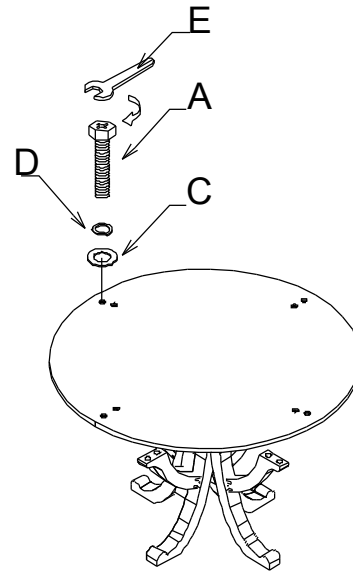

# ASSEMBLY INSTRUCTION

Item: 5323-75003 Round Dining Table Base (C)  
5323-75004 60in Round Pedestal Dining Table  
Top w/1-18in Leaf

Thank you for purchasing this quality product. Be sure to unpack carefully looking for small parts which may have come loose during shipment.

Read all instruction and study the drawing carefully before starting the assembly process:

**HARDWARE PACK**

NO	DRAWING	DESCRIPTION	SIZE	Q'ty
A		BOLT	$\Phi 5/16" \times 1-3/4"$	16pcs
B		BOLT	$\Phi 5/16" \times 3-1/2"$	8pcs
C		Flat Washer	$\Phi 5/16" \times \Phi 19 \times 2"$	24pcs
D		Lock Washer	$\Phi 5/16" \times \Phi 12 \times 3"$	24pcs
E		Wrench	12mm	1pc

STEP 1

STEP 2

TABLE LOCK  
Closed position

TABLE LOCK  
Open position

STEP 3

STEP 4

TABLE LOCK  
Open position

TABLE LOCK  
Closed position