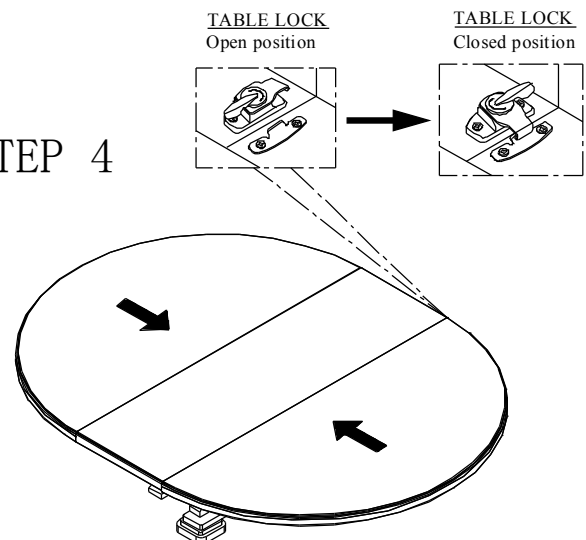

Read all instruction and study the drawing carefully before starting the assembly process:

**HARDWARE PACK**

NO	DRAWING	DESCRIPTION	SIZE	Q'ty
A		BOLT	$\Phi 5/16" \times 1-3/4"$	16pcs
B		BOLT	$\Phi 5/16" \times 3-1/2"$	8pcs
C		Flat Washer	$\Phi 5/16" \times \Phi 19 \times 2"$	24pcs
D		Lock Washer	$\Phi 5/16" \times \Phi 12 \times 3"$	24pcs
E		Wrench	12mm	1pc

STEP 1

STEP 2

TABLE LOCK  
Closed position

TABLE LOCK  
Open position

STEP 3

STEP 4

TABLE LOCK  
Open position

TABLE LOCK  
Closed position