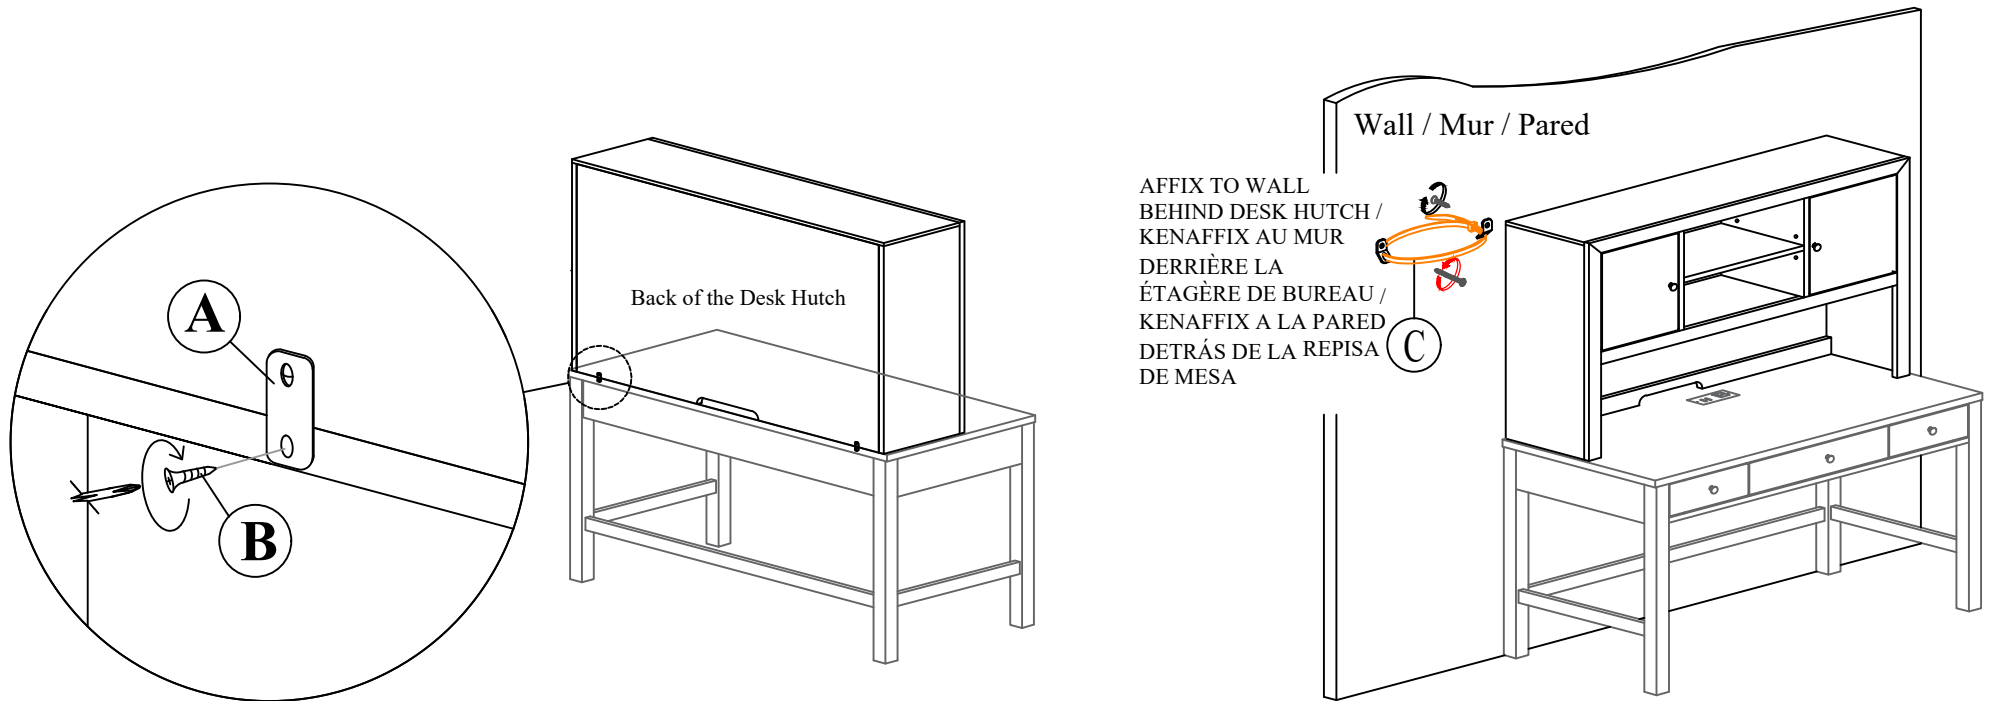

- ALWAYS install tipover restraint provided.
- NEVER put a TV on this product.
- NEVER allow children to stand, climb or hang on drawers, doors, or shelves.
- NEVER open more than one drawer at a time.
- Place heaviest items in the lowest drawers.

*This is a permanent label. Do not remove!*

**A**

x2 Bracket  
x2 Ferrure  
x2 Ménsula

**B**

x4 Flat Head Screw M3.5 x 20mm  
x4 Vis À Tête Plate M3.5 x 20mm  
x4 Tornillo De Cabeza Plana M3.5 x 20mm

**C**

x1 Tipping restraint  
x1 Liste des pièces de quincaillerie antibasculement  
x1 Abrazadera antivuelco

*\*Replaceable Part*

**ASSEMBLY INSTRUCTIONS / NOTICE DE MONTAGE / INSTRUCCIONES DE MONTAJE**  
**ITEM NO. / ARTICLE NO. / ARTICULO NO : S462-413**  
**DESCRIPTION / DESCRIPCIÓN : DESK HUTCH / ÉTAGÈRE DE BUREAU / REPISA DE MESA**