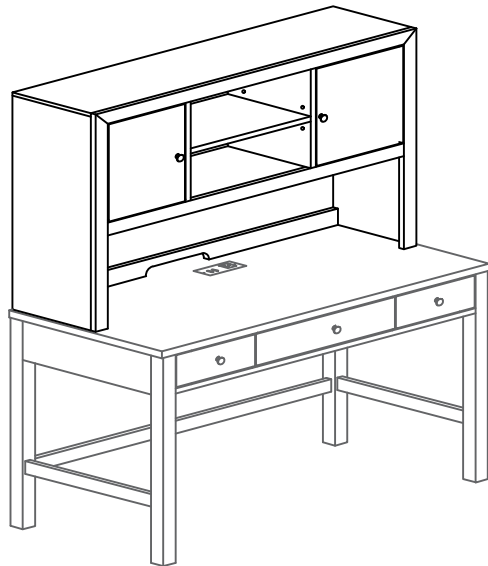

PARTS LIST / LISTE DES PIÈCES / LISTA DE PIEZAS

ITEM NO. / ARTICLE NO. / ARTICULO NO : S462-413

DESCRIPTION / DESCRIPCIÓN : DESK HUTCH / ÉTAGÈRE DE BUREAU / REPISA DE MESA

⚠ WARNING

Children have died from furniture tipover. To reduce the risk of furniture tipover:

- ALWAYS install tipover restraint provided.
- NEVER put a TV on this product.
- NEVER allow children to stand, climb or hang on drawers, doors, or shelves.
- NEVER open more than one drawer at a time.
- Place heaviest items in the lowest drawers.

This is a permanent label. Do not remove!

A

x2 Bracket
x2 Ferrure
x2 Ménsula

B

x4 Flat Head Screw M3.5 x 20mm
x4 Vis À Tête Plate M3.5 x 20mm
x4 Tornillo De Cabeza Plana M3.5 x 20mm

C

x1 Tipping restraint
x1 Liste des pièces de quincaillerie antibasculement
x1 Abrazadera antivuelco

*Replaceable Part