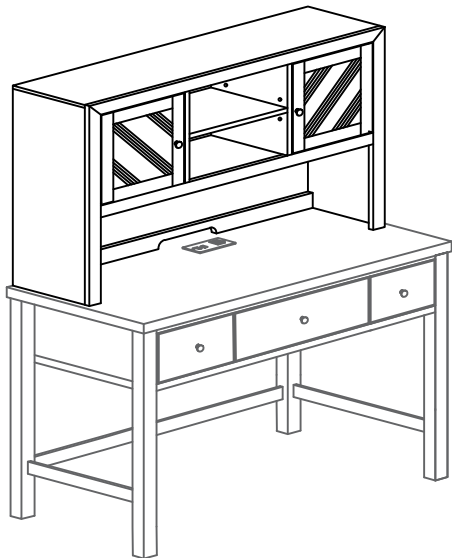

PARTS LIST / LISTE DES PIÈCES / LISTA DE PIEZAS

ITEM NO. / ARTICLE NO. / ARTICULO NO : S466-413

DESCRIPTION / DESCRIPCIÓN : DESK HUTCH / ÉTAGÈRE DE BUREAU / REPISA DE MESA

⚠ WARNING

Children have died from furniture tipover. To reduce the risk of furniture tipover:

- ALWAYS install tipover restraint provided.
- NEVER put a TV on this product.
- NEVER allow children to stand, climb or hang on drawers, doors, or shelves.
- NEVER open more than one drawer at a time.
- Place heaviest items in the lowest drawers.

This is a permanent label. Do not remove!

A

x2 Bracket
x2 Ferrure
x2 Ménsula

B

x4 Flat Head Screw M3.5 x 20mm
x4 Vis À Tête Plate M3.5 x 20mm
x4 Tornillo De Cabeza Plana M3.5 x 20mm

C

x1 Tipping restraint
x1 Liste des pièces de quincaillerie antibasculement
x1 Abrazadera antivuelco

*Replaceable Part