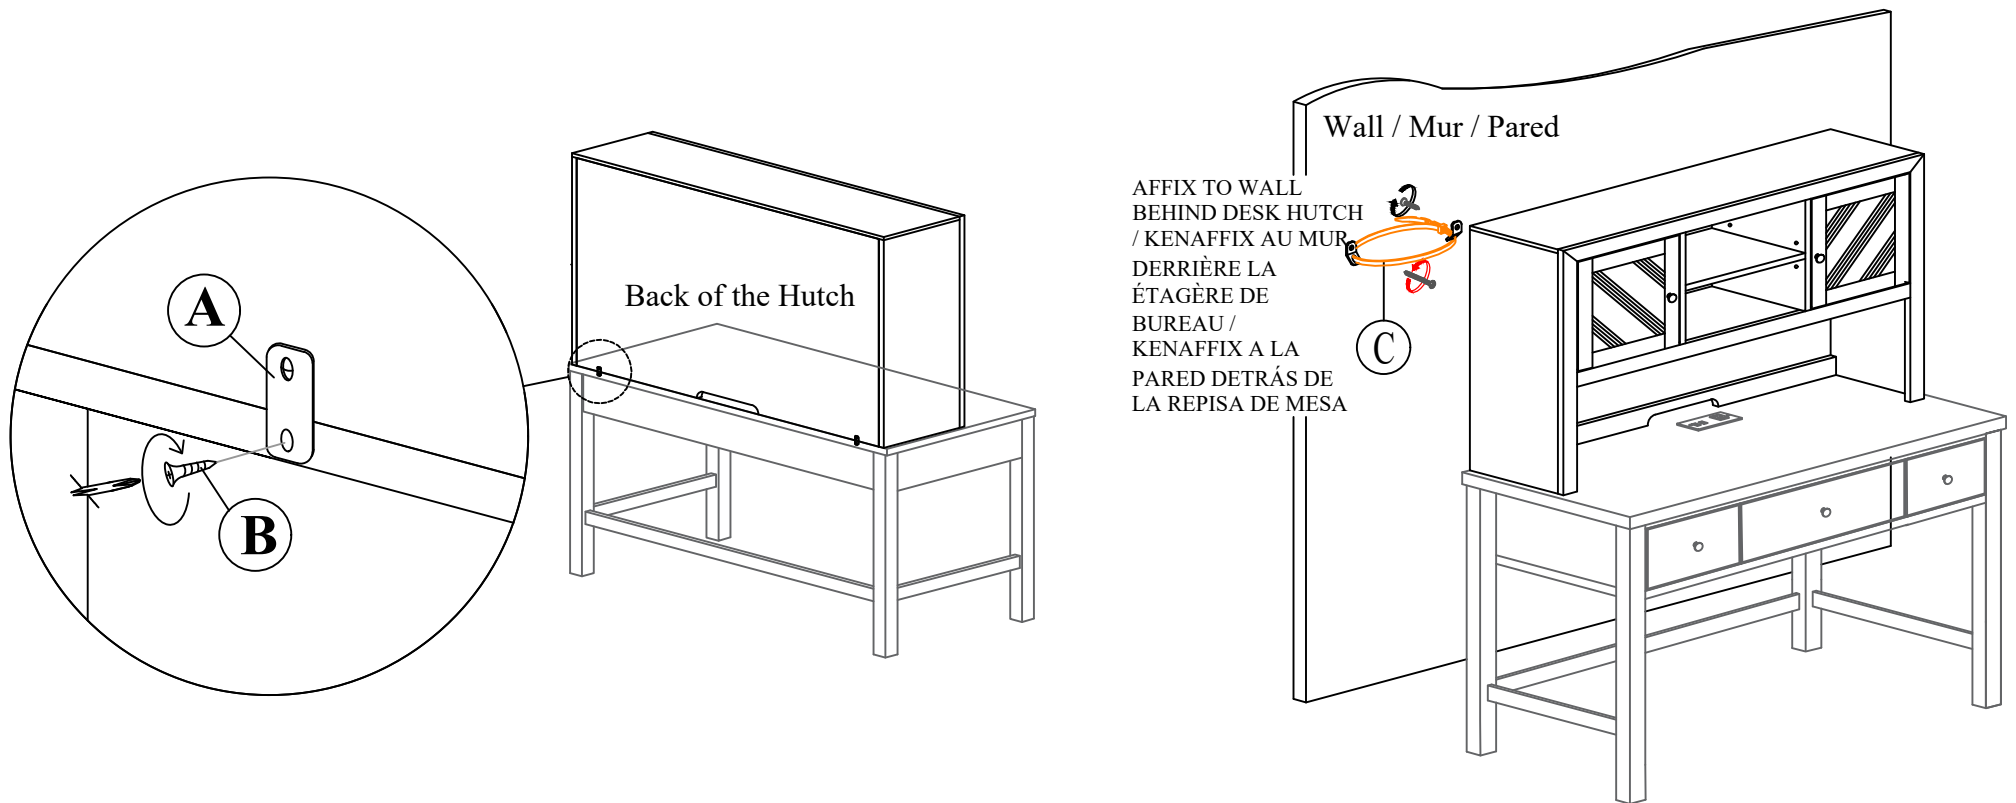

- ALWAYS install tipover restraint provided.
- NEVER put a TV on this product.
- NEVER allow children to stand, climb or hang on drawers, doors, or shelves.
- NEVER open more than one drawer at a time.
- Place heaviest items in the lowest drawers.

This is a permanent label. Do not remove!

A

x2 Bracket
x2 Ferrure
x2 Ménsula

B

x4 Flat Head Screw M3.5 x 20mm
x4 Vis À Tête Plate M3.5 x 20mm
x4 Tornillo De Cabeza Plana M3.5 x 20mm

C

x1 Tipping restraint
x1 Liste des pièces de quincaillerie antibasculement
x1 Abrazadera antivuelco

**Replaceable Part*

ASSEMBLY INSTRUCTIONS / NOTICE DE MONTAGE / INSTRUCCIONES DE MONTAJE
ITEM NO. / ARTICLE NO. / ARTICULO NO : S466-413
DESCRIPTION / DESCRIPCIÓN : DESK HUTCH / ÉTAGÈRE DE BUREAU / REPISA DE MESA