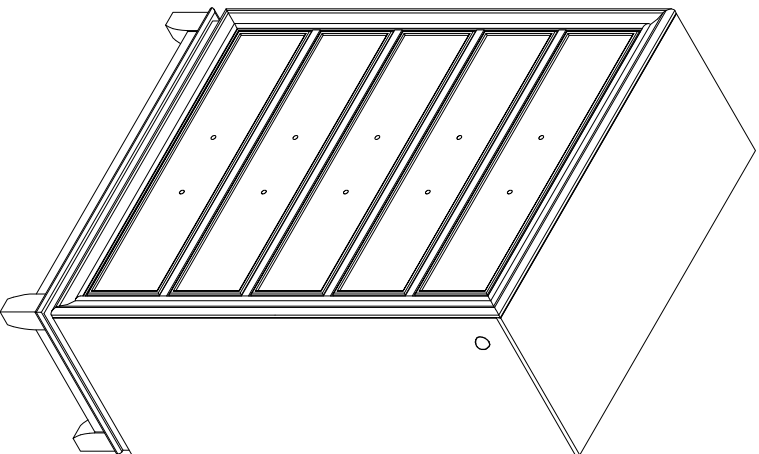

PARTS LIST / LISTE DES PIÈCES / LISTA DE PIEZAS
 ITEM / NO D'ARTICLE / ARTICULO : S808-040
 DESCRIPTION / DESCRIPCIÓN: DRAWER CHEST / COMMODE À TIROIRS / CÒMODA

	
WARNING	
<p>Children have died from furniture tipover. To reduce the risk of furniture tipover:</p> <p>tipover:</p> <ul style="list-style-type: none"> • ALWAYS install tipover restraint provided. • NEVER put a TV on this product. • NEVER allow children to stand, climb or hang on drawers, doors, or shelves. • NEVER open more than one drawer at a time. • PLACE heaviest items in the lowest drawers. <p>This is a permanent label. Do not remove!</p>	

- x1 Drawer chest
- x1 Commode à tiroirs
- x1 Còmoda

- * x1 Furniture Tipping Restraint
- x1 Systeme antibasculement
- x1 Control para evitar vùlcos

** Replaceable Part*

ASSEMBLY INSTRUCTIONS / NOTICE DE MONTAGE / INSTRUCCIONES DE MONTAJE
ITEM / NO D'ARTICLE / ARTICULO : S808-040
DESCRIPTION / DESCRIPTION: DRAWER CHEST / COMMUNE À TIROIRS / CÔMODO

* Replaceable Part

REPLACEABLE PART / PARTIE REMPLAÇABLE / PARTE REEMPLAZABLE
 ITEM / NO D'ARTICLE / ARTICULO : S808-040
 DESCRIPTION / DESCRIPCIÓN: DRAWER CHEST / COMMUNE À TIROIRS / CÓMODA

WARNING

Children have died from furniture tipover. To reduce the risk of furniture tipover: