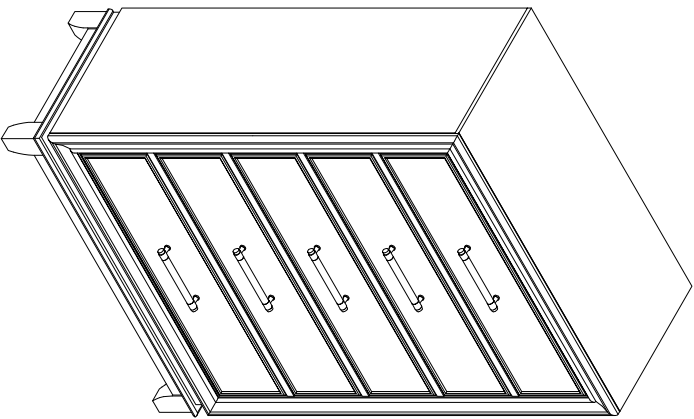

REPLACEABLE PART / PARTIE REMPLAÇABLE / PARTE REEMPLAZABLE
ITEM / NO D'ARTICLE / ARTICULO : S808-040
DESCRIPTION / DESCRIPCIÓN: DRAWER CHEST / COMMUNE À TIROIRS / CÓMODA

WARNING

Children have died from furniture tipover. To reduce the risk of furniture tipover:

- ALWAYS install tipover restraint provided.
- NEVER put a TV on this product.
- NEVER allow children to stand, climb or hang on drawers, doors, or shelves.
- NEVER open more than one drawer at a time.
- PLACE heaviest items in the lowest drawers.

This is a permanent label. Do not remove!

x1 RC-ANTI-TIP -Anti-tipping restraint
Liste des pièces de quincaillerie antibasculement
Lista del kit de materiales antivuelco

x1 RS808-040-LIGHT-Light
Luminaire
Lámpara

* Replaceable Part