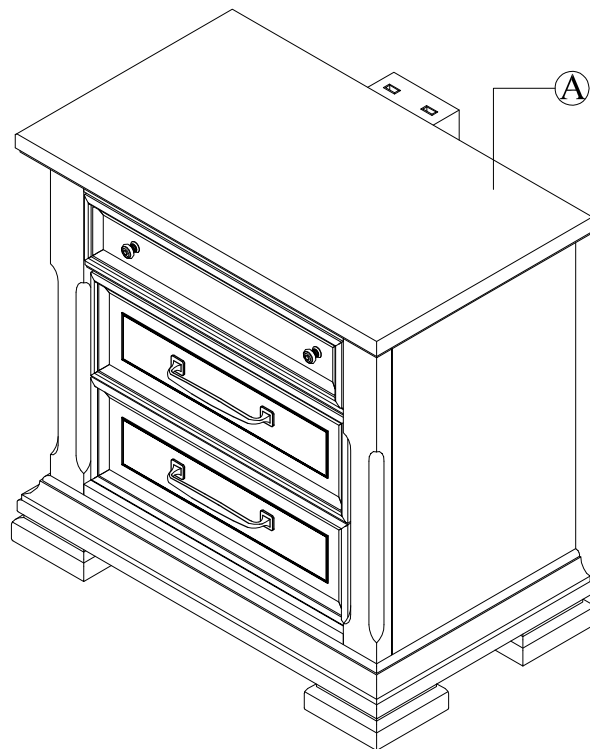

x1 Night stand
x1 Table de chevet
x1 Mesa de noche

x1 Furniture Tipping Restraint*
x1 Systeme antibasculement
x1 Control para evitar vulcos

* Replaceable Part

x2 RS862DJ-010-PULL-Pull + Screw*
Poignée + vis
Tirador + Tornillo