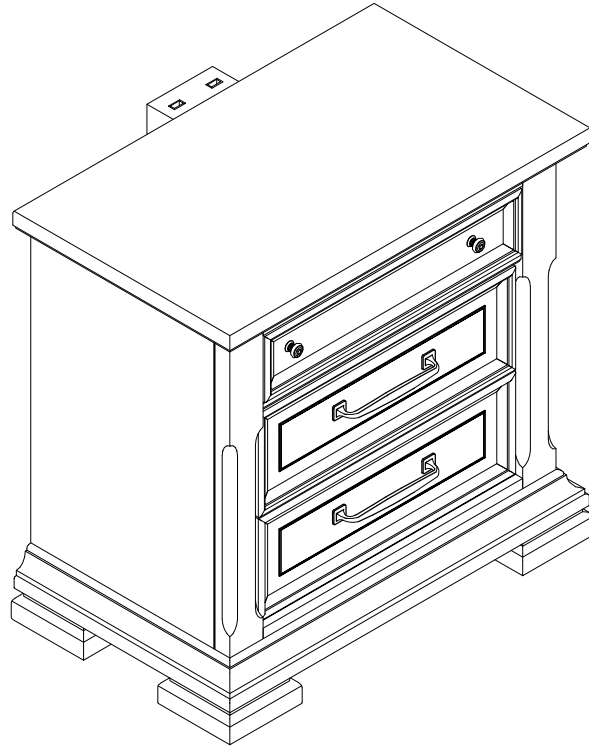

x1 Night stand
x1 Table de chevet
x1 Mesa de noche

x1 Furniture Tipping Restraint*
x1 Systeme antibasculement
x1 Control para evitar vulcos

* Replaceable Part

x2 RS862DJ-010-PULL-Pull + Screw*
Poignée + vis
Tirador + Tornillo